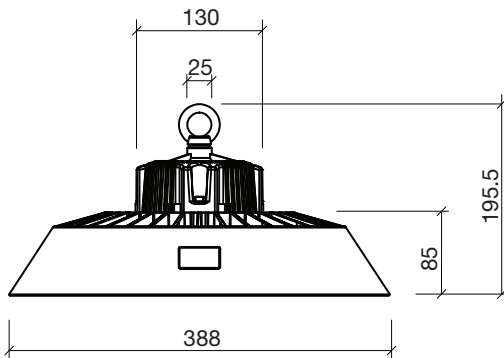

### LUMINAIRE DISTRIBUTION

100W, 120W, 150W, 200W

240W, 300W

### LUMINAIRE DIMENSIONS

100W

120W & 150W

200W & 240W

300W

While every effort has been made to ensure the accuracy of all information provided Task Lighting can not be held responsible for any errors.  
Task Lighting also reserves the right to modify/delete product details without notice.