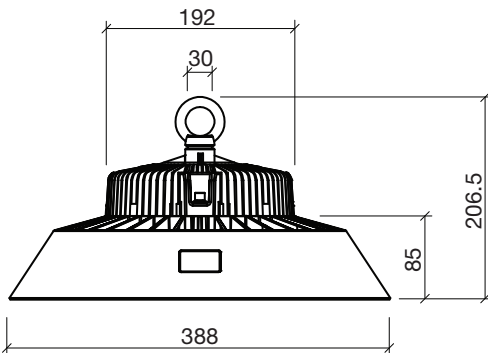

### LUMINAIRE DIMENSIONS

100W

120W & 150W

200W & 240W

300W

While every effort has been made to ensure the accuracy of all information provided Task Lighting can not be held responsible for any errors.  
Task Lighting also reserves the right to modify/delete product details without notice.