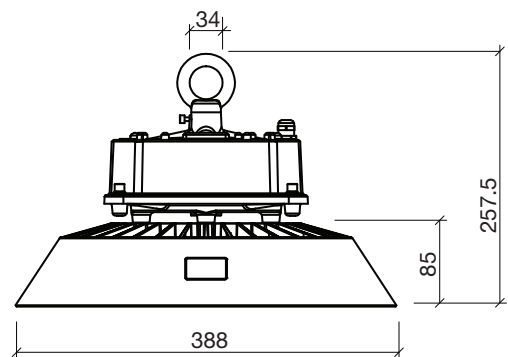

### LUMINAIRE DIMENSIONS

100W

120W & 150W

200W & 240W

300W

While every effort has been made to ensure the accuracy of all information provided Task Lighting can not be held responsible for any errors.  
Task Lighting also reserves the right to modify/delete product details without notice.