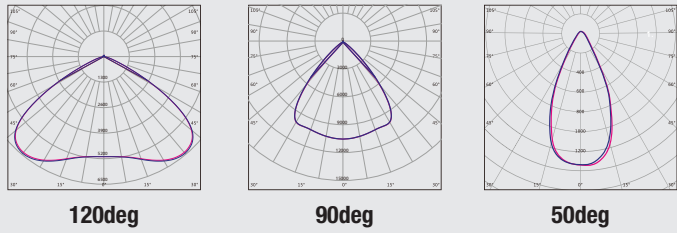

LED High Bay 400 Series

LUMINAIRE DISTRIBUTION

100W, 120W, 150W, 200W