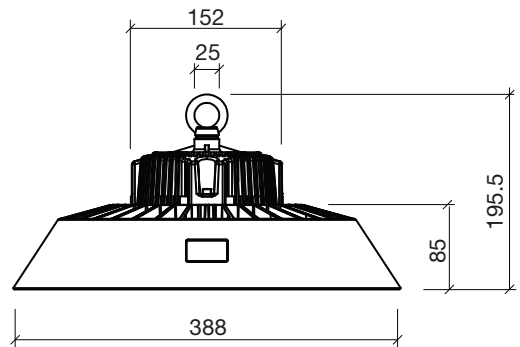

### LUMINAIRE DISTRIBUTION

100W, 120W, 150W, 200W

240W, 300W

### LUMINAIRE DIMENSIONS

100W

120W & 150W

200W & 240W

300W

While every effort has been made to ensure the accuracy of all information provided Task Lighting can not be held responsible for any errors.  
Task Lighting also reserves the right to modify/delete product details without notice.