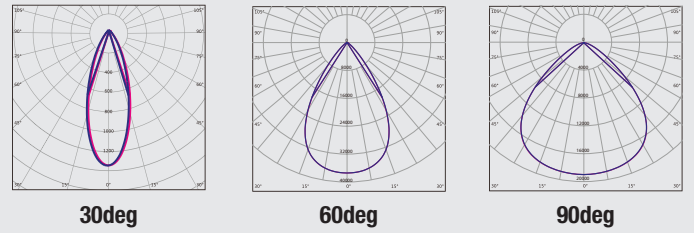

LED High Bay 400 Series

LUMINAIRE DISTRIBUTION

240W, 300W

LUMINAIRE DIMENSIONS

While every effort has been made to ensure the accuracy of all information provided Task Lighting can not be held responsible for any errors.
Task Lighting also reserves the right to modify/delete product details without notice.