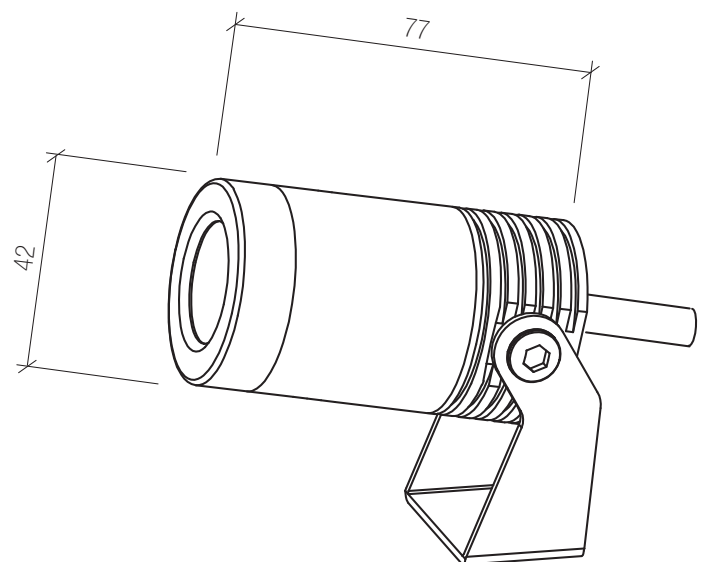

While every effort has been made to ensure the accuracy of all information provided Task Lighting can not be held responsible for any errors. Task Lighting also reserves the right to modify/delete product details without notice.