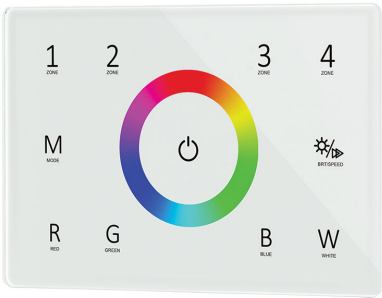

# LCDMXSD-T14-W

DMX Wall Controller Rgbw 4 Zone 230VAC IP20

## PRODUCT OVERVIEW

Designed for flexible lighting control, T14 glass touch panel supports DMX or RF control with a 4-zone remote function for RGBW systems. Featuring smooth touch dimming, and wireless expansion via 2.4G RF controllers, it delivers precision control in a modern design.

## PRODUCT INFORMATION

<b>CODE</b> LCDMXSD-T14-W	<b>VOLTAGE INPUT</b> 100-240VAC
<b>CHANNELS</b> 16	<b>DIMMING INPUT</b> Touch, RF
<b>DIMMING OUTPUT</b> DMX, RF	<b>DIMMING RANGE</b> Dependent on driver(s)
<b>REMOTE ENABLED</b> Yes	<b>ZONES</b> 4
<b>STANDBY LOAD</b> 0.5W	<b>SAFETY</b> AS/NZS61347 EN55015
<b>IP RATING</b> 20	<b>OPERATING TEMP</b> -30°C to 55°C
<b>DIMENSIONS</b> L120mm x W80mm x H37mm	