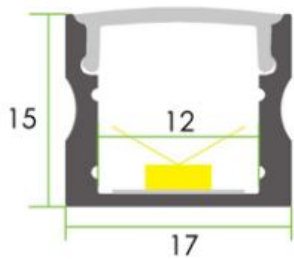

4000mm or cut to size

**FINISH**

SILVER

**DIFFUSER MATERIAL**

ACRYLIC

**MOUNTING TYPE**

SURFACE

### DIMENSION DRAWING (MM)