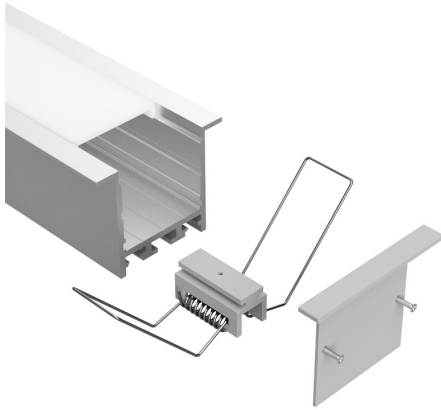

LEDCHAN160OL

Deep Recessed 49mm x 48mm Aluminium Profile

PRODUCT OVERVIEW

LEDCHAN160 is a versatile recessed profile with a clean, flanged edge designed for general lighting applications. Engineered for seamless integration into ceilings and architectural details, its aluminium base provides excellent thermal management, acting as an efficient heat sink to extend the life of the LED strip whilst delivering smooth, dot-free illumination, making LEDCHAN160 a reliable choice for both functional and architectural lighting.

4000mm or cut to size

FINISH

SILVER

DIFFUSER MATERIAL

ACRYLIC

MOUNTING TYPE

RECESSED

DIMENSION DRAWING (MM)

ACCESSORIES

END CAP WITHOUT CABLE HOLE

Code: LEDCHAN160EC1

END CAP WITH CABLE HOLE

Code: LEDCHAN160EC2