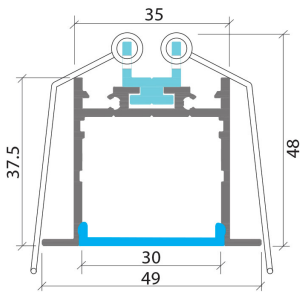

4000mm or cut to size

FINISH

SILVER

DIFFUSER MATERIAL

ACRYLIC

MOUNTING TYPE

RECESSED

DIMENSION DRAWING (MM)

ACCESSORIES

END CAP WITHOUT CABLE HOLE

Code: LEDCHAN160EC1

END CAP WITH CABLE HOLE

Code: LEDCHAN160EC2