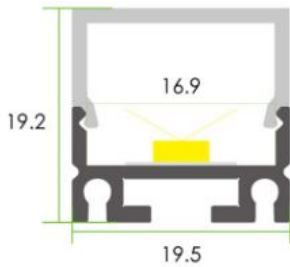

LEDCHAN220DDOL

Deep Surface Mounted 19.5mm x 19.5mm Aluminium Profile

PRODUCT OVERVIEW

LEDCHAN220 is a surface or suspended mounted profile featuring a square diffuser that delivers a wide 120° beam angle, making it suitable for a range of general and accent lighting applications. When paired with the appropriate LED strip, it provides smooth, even illumination while maintaining a clean, modern aesthetic. Its simple, functional form allows it to integrate seamlessly into cabinetry, retail displays, and architectural details.

PRODUCT INFORMATION

PROFILE CODE	FINISH
LEDCHAN220DDOL	SILVER
DIFFUSER	DIFFUSER MATERIAL
OPAL	ACRYLIC
ALUMINIUM GRADE	MOUNTING TYPE
6063	SURFACE, SUSPENDED
STOCKED LENGTH	
4000mm or cut to size	

DIMENSION DRAWING (MM)