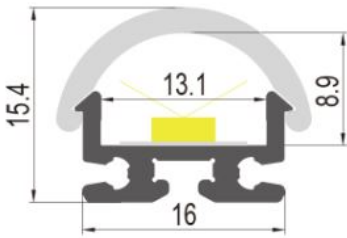

4000mm or cut to size

FINISH

SILVER

DIFFUSER MATERIAL

ACRYLIC

MOUNTING TYPE

SURFACE

DIMENSION DRAWING (MM)