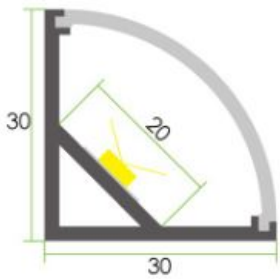

4000mm or cut to size

FINISH

SILVER

DIFFUSER MATERIAL

ACRYLIC

MOUNTING TYPE

SURFACE

DIMENSION DRAWING (MM)