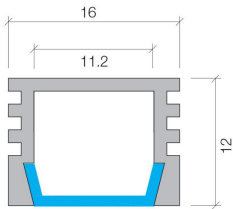

LEDCHAN4700L

Shallow Surface Mounted 16mm x 12mm Aluminium Profile

PRODUCT OVERVIEW

LEDCHAN470 is a slightly deeper profile version of our LEDCHAN450, and is suitable for both surface and recessed mounting, making it an ideal solution for under cabinet lighting, toe kicks, retail displays, and bathroom cabinetry. Its streamlined form delivers clean, even illumination with appropriate strips whilst integrating discreetly into a wide range of interior applications. Featuring a slide in lens design, diffuser must slide in from one end.

PRODUCT INFORMATION

PROFILE CODE	LEDCHAN4700L	FINISH	SILVER
DIFFUSER	OPAL	DIFFUSER MATERIAL	ACRYLIC
ALUMINIUM GRADE	6063	MOUNTING TYPE	SURFACE, RECESSED
STOCKED LENGTH	4000mm or cut to size		

DIMENSION DRAWING (MM)