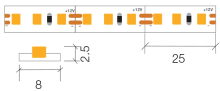

LUMEN MAINTENANCE

L70B10 @ 50,000 Hrs

DIMENSION DRAWING (MM)

INSTALLATION IMAGE