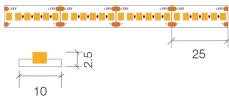

LUMEN MAINTENANCE

L70B10 @ 50,000 Hrs

DIMENSION DRAWING (MM)

INSTALLATION IMAGE