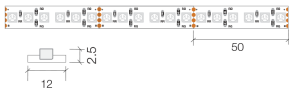

LED TYPE

SMD

BEAM ANGLE

120°

OPERATING TEMP

-20°C to 60°C

DIMENSIONS

12mm x 2.5mm x 50mm

DIMENSION DRAWING (MM)

INSTALLATION IMAGE