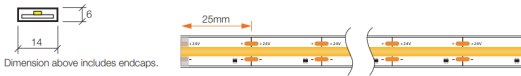

DIMENSION DRAWING (MM)

Dimension above includes endcaps.