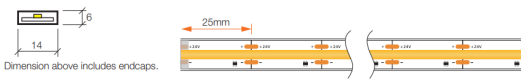

CONTROL OPTIONS

DIM

Dimmable by PWM

PRODUCT INFORMATION

CODE LS300E-24V-6W-4K	COLOUR TEMP 4000K
WATTAGE 6W/m	VOLTAGE 24
LUMEN OUTPUT 580lm/m	LED TYPE COB
LEDS/M 560	EFFICACY 97lm/W
CRI 90	R9 50
BEAM ANGLE 140°	MAX RUN 7m
OPERATING TEMP -25°C to 70°C	LUMEN MAINTENANCE L70B10 @ 50,000 Hrs
DIMENSIONS 12mm × 5mm × 25mm	

DIMENSION DRAWING (MM)

Dimension above includes endcaps.