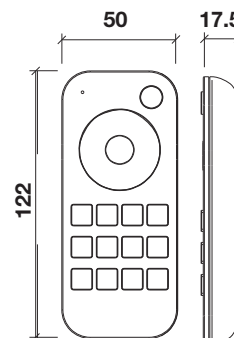

Contemporary series

While every effort has been made to ensure the accuracy of all information provided Task Lighting can not be held responsible for any errors. Task Lighting also reserves the right to modify/delete product details without notice.