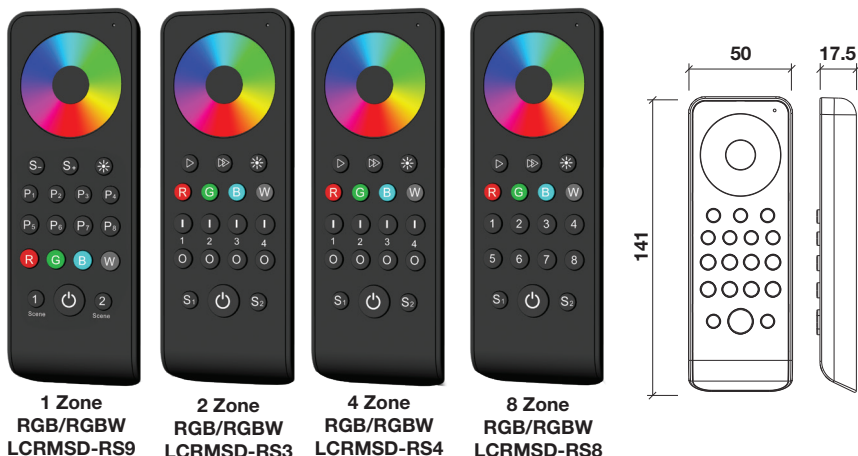

LED REMOTES

RGB/RGBW/CCT

Slimline series

Features

- Magnet backing for easy surface mounting
- Ultra-sensitive touch dimming wheel
- 1, 2, 4 or 8 zone control
- 0-100% smooth dimming
- RF 2.4Ghz 30m (max) remote distance unobstructed
- Working voltage 3VDC (2 x AAA batteries)
Batteries not supplied

Mini series

Features

- Ultra-sensitive touch dimming wheel
- 1 or 4 zone control
- 0-100% smooth dimming
- RF 2.4Ghz 30m (max) remote distance unobstructed
- Working voltage 3VDC (2 x AAA batteries)
Batteries not supplied