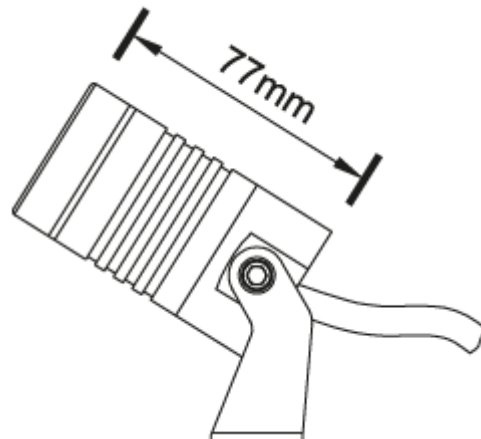

Dimensions

While every effort has been made to ensure the accuracy of all information provided Task Lighting can not be held responsible for any errors. Task Lighting also reserves the right to modify/delete product details without notice.