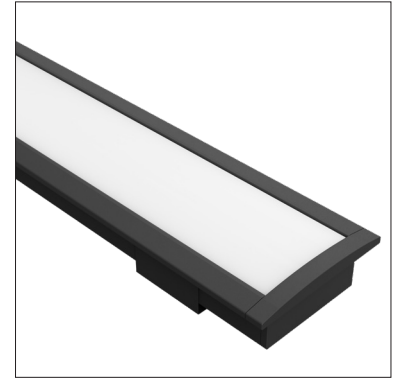

# LEDCHAN120

Slim Recessed Profile

## Features

- Available in silver, black and white
- Max 4m lengths or cut to size
- Suitable for strips up to 10mm wide and 19.2W/m
- Slim cost effective recess mounted solution
- Dot-free illumination with appropriate strips
- 6063 Structural grade aluminium providing heat sink for LED strips
- PMMA diffuser (type of acrylic) for interior use or exterior installs out of direct sunlight

## Dimensions

Note: Accessories are sold individually. This profile is usually fixed direct through the profile base using counter sunk screws. If you require mounting clips the LEDCHANMC1 (silver), LEDCHANMC1BK (black) and LEDCHANMC1WH (white) can be used.