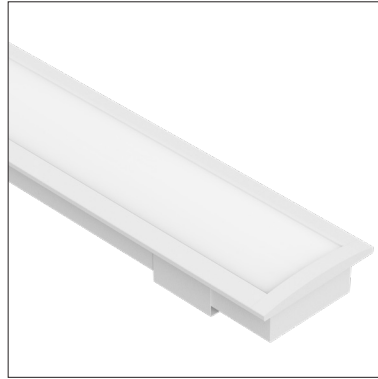

# LEDCHAN120

Slim Recessed Profile

## Features

- Available in silver, black and white
- Max 4m lengths or cut to size
- Suitable for strips up to 10mm wide and 19.2W/m
- Slim cost effective recess mounted solution
- Dot-free illumination with appropriate strips
- 6063 Structural grade aluminium providing heat sink for LED strips
- PMMA diffuser (type of acrylic) for interior use or exterior installs out of direct sunlight