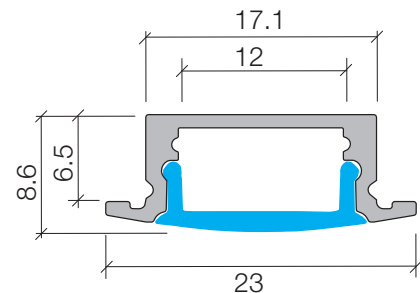

## Features

- Available in silver, black and white
- Max 4m lengths or cut to size
- Suitable for strips up to 10mm wide and 19.2W/m
- Slim cost effective recess mounted solution
- Dot-free illumination with appropriate strips
- 6063 Structural grade aluminium providing heat sink for LED strips
- PMMA diffuser (type of acrylic) for interior use or exterior installs out of direct sunlight

## Dimensions