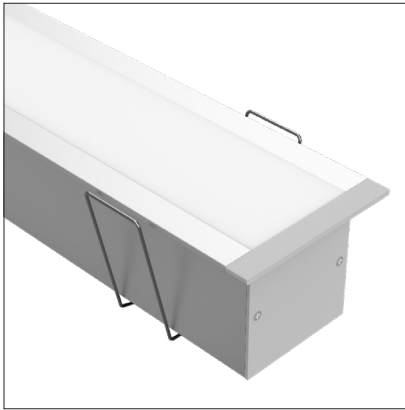

# LEDCHAN160

Deep Recessed Mount Profile

## Applications

- Retail display lighting
- Recessed above kitchen benches
- General lighting
- Wardrobes
- Colour bands in walls and ceilings

## Features

- Simple and fast installation
- Max 4m lengths or cut to size
- W49mm x H48mm
- Suitable with all TASK LED strips
- Aluminium body provides heat sinking for LED strips
- Dot-free illumination with appropriate strips
- Easily fits 2 IP rated strips for damp areas
- Silver anodised or black powder coated aluminium
- 6063 Structural grade aluminium
- PMMA lens (type of acrylic) interior use