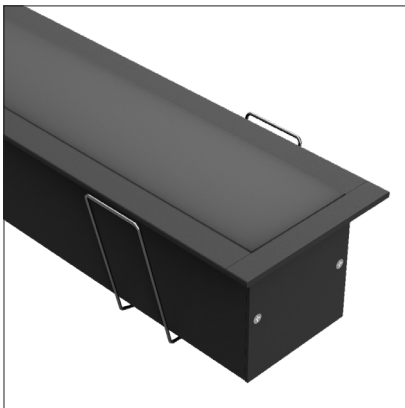

# LEDCHAN160

Deep Recessed Mount Profile

## Applications

- Retail display lighting
- Recessed above kitchen benches
- General lighting
- Wardrobes
- Colour bands in walls and ceilings

## Features

- Simple and fast installation
- Max 4m lengths or cut to size
- W49mm x H48mm
- Suitable with all TASK LED strips
- Aluminium body provides heat sinking for LED strips
- Dot-free illumination with appropriate strips
- Easily fits 2 IP rated strips for damp areas
- Silver anodised or black powder coated aluminium
- 6063 Structural grade aluminium
- PMMA lens (type of acrylic) interior use