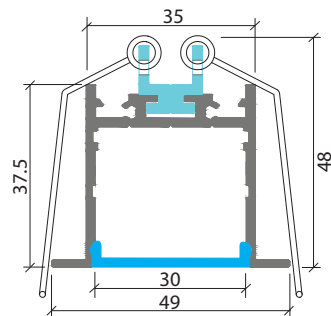

# LEDCHAN160

Deep Recessed Mount Profile

## Features

- Simple and fast installation
- Max 4m lengths or cut to size
- W49mm x H48mm
- Suitable with all TASK LED strips
- Aluminium body provides heat sinking for LED strips
- Dot-free illumination with appropriate strips
- Easily fits 2 IP rated strips for damp areas
- Silver anodised or black powder coated aluminium
- 6063 Structural grade aluminium
- PMMA lens (type of acrylic) interior use

## Dimensions