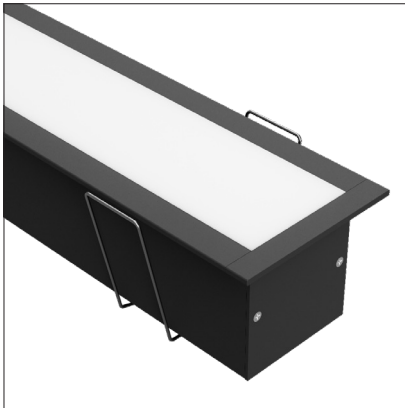

# LEDCHAN160

Deep Recessed Mount Profile

## Applications

- Retail display lighting
- Recessed above kitchen benches
- General lighting
- Wardrobes
- Colour bands in walls and ceilings

## Features

- Simple and fast installation
- Max 4m lengths or cut to size
- W49mm x H48mm
- Suitable with all TASK LED strips
- Aluminium body provides heat sinking for LED strips
- Dot-free illumination with appropriate strips
- Easily fits 2 IP rated strips for damp areas
- Silver anodised or black powder coated aluminium
- 6063 Structural grade aluminium
- PMMA lens (type of acrylic) interior use