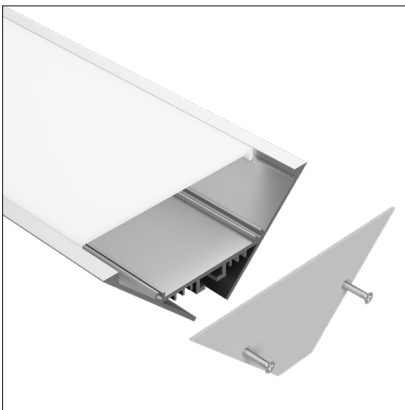

# LEDCHAN640

Slim Linear Pendant

## Features

- Modern slim design
- Max 4m lengths or cut to size
- W90mm x H37.5mm
- Suitable with all TASK LED strips
- Aluminium body provides heat sinking for LED strips
- Dot-free illumination with appropriate strips
- Silver anodised
- 6063 Structural grade aluminium
- PMMA lens (type of acrylic) interior use

## Applications

- Over reception desks
- Above kitchen islands
- General lighting with high power LED strip