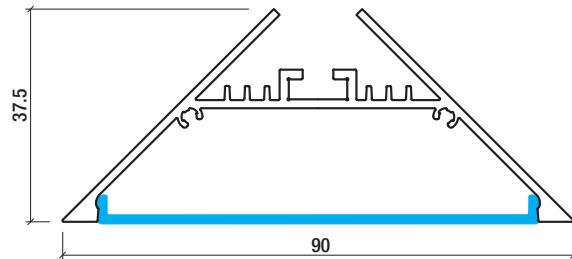

## Features

- Modern slim design
- Max 4m lengths or cut to size
- W90mm x H37.5mm
- Suitable with all TASK LED strips
- Aluminium body provides heat sinking for LED strips
- Dot-free illumination with appropriate strips
- Silver anodised
- 6063 Structural grade aluminium
- PMMA lens (type of acrylic) interior use

## Dimensions