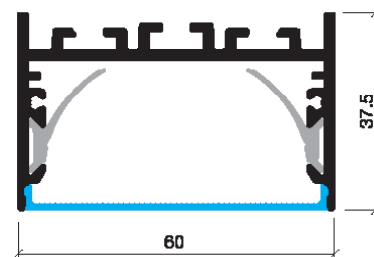

## Features

- Simple clip installation/screw/suspended
- Max 4m lengths or cut to size
- W60mm x H37.5mm
- Suitable with all TASK LED strips
- Aluminium body provides heat sinking for LED strips
- Dot-free illumination with appropriate strips
- Silver anodised
- 6063 Structural grade aluminium
- PMMA lens (type of acrylic) interior use
- Suspended linear pendant with appropriate suspension kits

## Dimensions