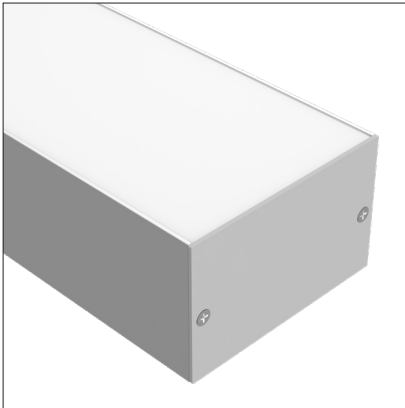

# LEDCHAN670

Large Surface Mount Profile

## Features

- Simple clip installation/screw/suspended
- Max 4m lengths or cut to size
- W60mm x H37.5mm
- Suitable with all TASK LED strips
- Aluminium body provides heat sinking for LED strips
- Dot-free illumination with appropriate strips
- Silver anodised
- 6063 Structural grade aluminium
- PMMA lens (type of acrylic) interior use
- Suspended linear pendant with appropriate suspension kits

## Dimensions