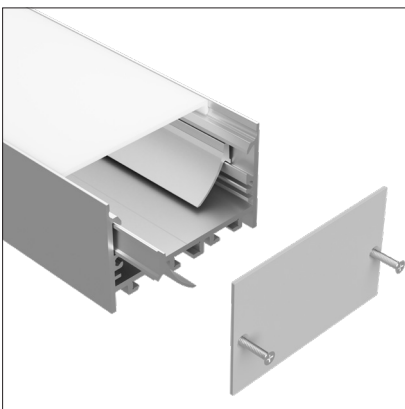

# LEDCHAN670

Large Surface Mount Profile

## Features

- Simple clip installation/screw/suspended
- Max 4m lengths or cut to size
- W60mm x H37.5mm
- Suitable with all TASK LED strips
- Aluminium body provides heat sinking for LED strips
- Dot-free illumination with appropriate strips
- Silver anodised
- 6063 Structural grade aluminium
- PMMA lens (type of acrylic) interior use
- Suspended linear pendant with appropriate suspension kits

## Dimensions

## Product Codes

Finish	Code
Silver anodised	LEDCHAN670OL (opal lens)
Accessories	
Silver end cap without hole	LEDCHAN670EC1
Silver end cap with hole	LEDCHAN670EC2
Silver screwless end cap	LEDCHAN670ECSL
Silver mounting clip	LEDCHAN670MC
Grommet for rear cable entry	GROMMETS
Suspension Kits	LEDCHANSKDY1.2M (1.2m drop)
	LEDCHANSKDY2.5M (2.5m drop)
Joiners	LEDCHANJ180 (180° joiner)
	LEDCHANJ90 (90° joiner)
	LEDCHANJ120 (120° joiner)