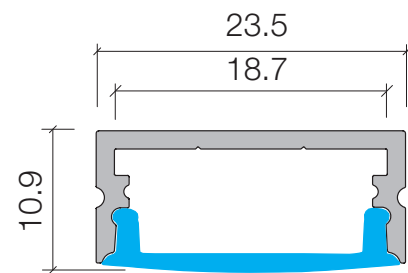

Dimensions

Product Codes

Finish	Diffuser	Code	Accessories	
Silver anodised	Opal	DSCHAN2400L	Silver Accessory Pack	DSCHAN240
	Frosted	DSCHAN240FL	Black Accessory Pack	DSCHAN240BK
Black powder coated	Opal	DSCHAN2400LBK	White Accessory Pack	DSCHAN240WH
White powder coated	Opal	DSCHAN2400LWH		
			Note: Each pack contains x1 end cap with hole, x1 without hole and x3 mounting clips with screws.	

While every effort has been made to ensure the accuracy of all information provided Task Lighting can not be held responsible for any errors. Task Lighting also reserves the right to modify/delete product details without notice.