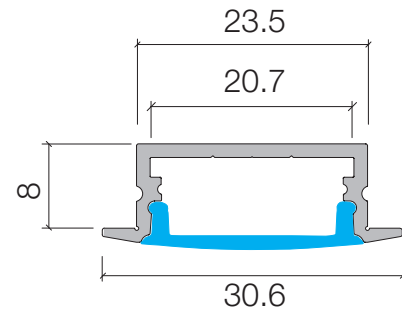

# DSCHAN250-2M

Wide Recess Mount Profile

## Features

- Available in silver, black and white
- Sold as a pre-packed 2m length ideal for branch display stands
- Suitable for strips up to 19mm wide and 19.2W/m
- Slim cost effective recess mounted solution
- Dot-free illumination with appropriate strips
- 6063 Structural grade aluminium providing heat sink for LED strips
- PMMA diffuser (type of acrylic) for interior use or exterior installs out of direct sunlight

## Dimensions