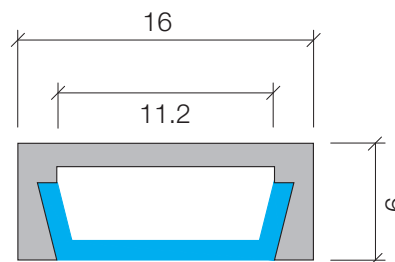

## Features

- Surface or recess mounted
- Max 4m lengths or cut to size
- W16mm x H6mm
- Suitable for interior strips 10mm wide & up to max 19.2W/m
- Aluminium body provides heat sinking for LED strips
- Dot-free illumination with appropriate strips
- Silver anodised
- 6063 Structural grade aluminium
- PMMA lens (type of acrylic) interior use
- Screw fixing of mounting clips or counter sunk screws through the profile base

## Dimensions