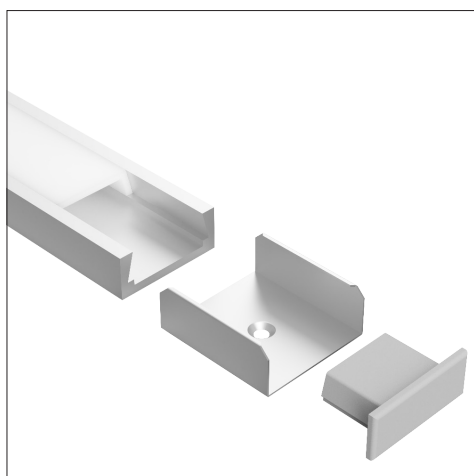

# LEDCHAN450

Slim Surface/Recess Mount Profile

## Features

- Surface or recess mounted
- Max 4m lengths or cut to size
- W16mm x H6mm
- Suitable for interior strips 10mm wide & up to max 19.2W/m
- Aluminium body provides heat sinking for LED strips
- Dot-free illumination with appropriate strips
- Silver anodised
- 6063 Structural grade aluminium
- PMMA lens (type of acrylic) interior use
- Screw fixing of mounting clips or counter sunk screws through the profile base

## Dimensions

## Note

- The lens will only slide in and does not snap in