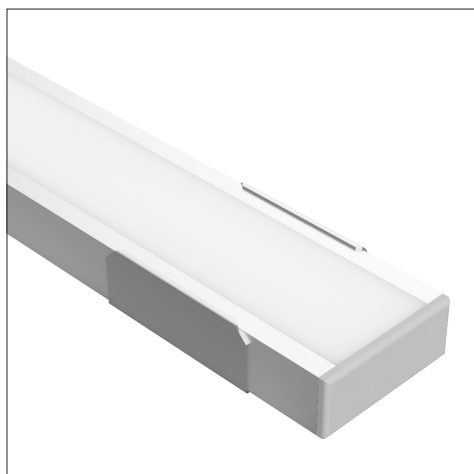

# LEDCHAN450

Slim Surface/Recess Mount Profile

## Features

- Surface or recess mounted
- Max 4m lengths or cut to size
- W16mm x H6mm
- Suitable for interior strips 10mm wide & up to max 19.2W/m
- Aluminium body provides heat sinking for LED strips
- Dot-free illumination with appropriate strips
- Silver anodised
- 6063 Structural grade aluminium
- PMMA lens (type of acrylic) interior use
- Screw fixing of mounting clips or counter sunk screws through the profile base

## Dimensions

## Note

- The lens will only slide in and does not snap in