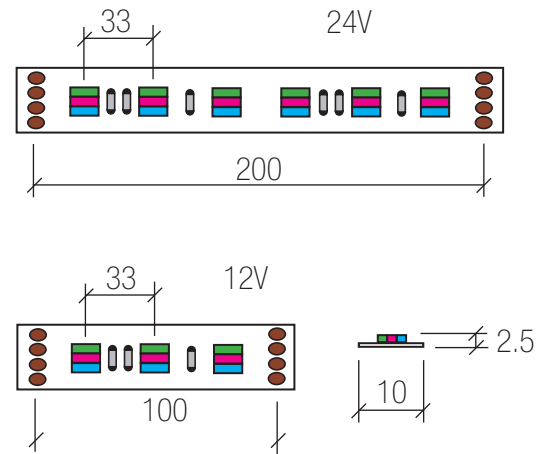

## Specifiers Linear Series - LS101RGB - Interior

- IP20 7.2W
- 24V
- 12V
- DIM
- 30LED/m
- ✂ 100mm 12V  
200mm 24V

**Low Power - 7.2W - RGB Colour Changing**

SPECIFICATION	
<b>COLOUR</b>	RGB
<b>CODE (24V)</b>	LS101RGB24
<b>CODE (12V)</b>	LS101RGB12
<b>WATTS</b>	7.2W/m
<b>VOLTS INPUT</b>	24VDC & 12VDC
<b>AMPS INPUT</b>	0.3Amps/m @ 24V & 0.6Amps @ 12V
<b>COLOUR TEMP</b>	Red 621nm, Green 528nm, Blue 466nm
<b>BEAM ANGLE</b>	120deg
<b>IP RATING</b>	IP20 Indoor Use Only
<b>DIM PWM</b>	Yes
<b>WORKING TEMP</b>	-20 to +60deg C
<b>LED</b>	Epistar
<b>EXPECTED LIFE</b>	25,000hrs **
<b>WARRANTY</b>	2years **
<b>MAX RUN LENGTH</b>	5m
<b>LED PITCH</b>	33mm (30 LEDs/m)
<b>CUT LENGTH</b>	100mm 12V & 200mm 24V
<b>FIXING</b>	3M double sided tape
<b>CONNECTION</b>	4 x 20AWG wire

### DIMENSIONS