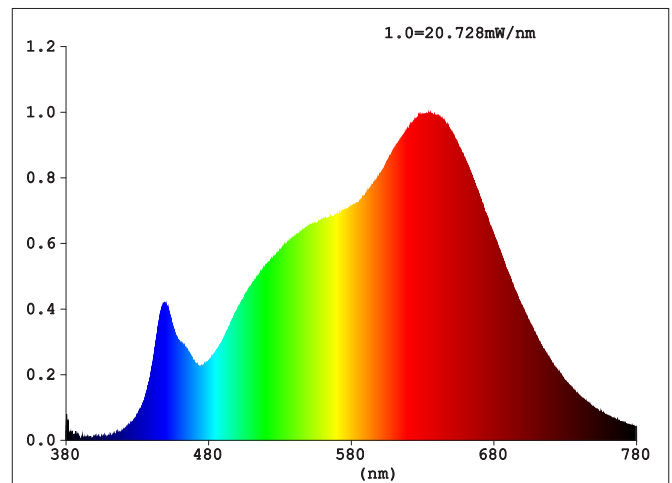

## Specifiers Linear Series - LS105WW24-CRI95

3000K	
IP65	15W
24V	CRI 95
DIM	
140LED/m	
✂ 50mm 24V	

**15W/m - 140LEDs/m - High Power**

SPECIFICATION	
COLOUR	Warm White
CODE (24V)	LS105WW24-CRI95
WATTS	15W/m
VOLTS INPUT	24VDC only
AMPS INPUT	0.625Amps/m (24V)
COLOUR TEMP	3000K
CRI	CRI>95
LUMENS	1254lm/m
BEAM ANGLE	120deg
IP RATING	IP65
DIM PWM	Yes
WORKING TEMP	-25 to +60deg C
LED	Epistar 5050
EXPECTED LIFE	25,000hrs **
WARRANTY	5years
MAX RUN	10m
CUT LENGTH	50mm (7 LED)
FIXING	3M doubled sided tape
CONNECTION	2 x 20AWG wire

### DIMENSIONS

**NOTE:**

\*\* This linear LED product must be installed in an appropriate TASK Lighting or similar approved LED mounting profile/channel to dissipate heat. Failure to do so may result in a much shorter LED life, colour shift and void the warranty.