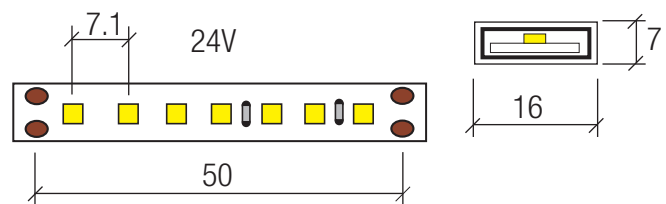

## Specifiers Linear Series - LS105WW24-CRI95

3000K	
IP65	15W
24V	CRI 95
DIM	
140LED/m	
✂ 50mm 24V	

**15W/m - 140LEDs/m - High Power**

SPECIFICATION	
COLOUR	Warm White
CODE (24V)	LS105WW24-CRI95
WATTS	15W/m
VOLTS INPUT	24VDC only
AMPS INPUT	0.625Amps/m (24V)
COLOUR TEMP	3000K
CRI	CRI>95
LUMENS	1254lm/m
BEAM ANGLE	120deg
IP RATING	IP65
DIM PWM	Yes
WORKING TEMP	-25 to +60deg C
LED	Epistar 5050
EXPECTED LIFE	25,000hrs **
WARRANTY	5years
MAX RUN	10m
CUT LENGTH	50mm (7 LED)
FIXING	3M doubled sided tape
CONNECTION	2 x 20AWG wire

### DIMENSIONS

**NOTE:**

\*\* This linear LED product must be installed in an appropriate TASK Lighting or similar approved LED mounting profile/channel to dissipate heat. Failure to do so may result in a much shorter LED life, colour shift and void the warranty.