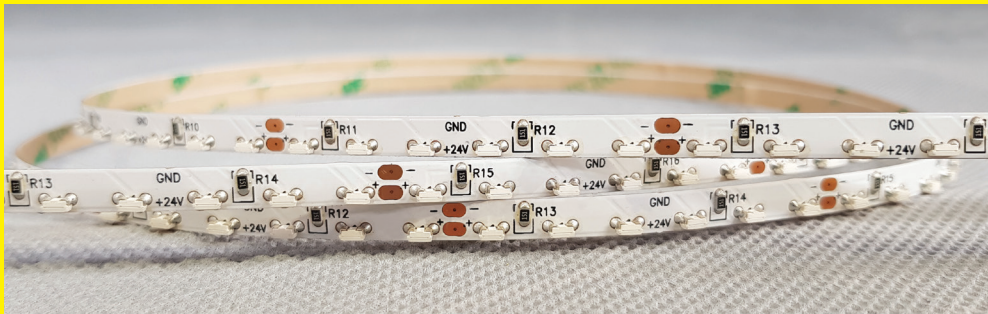

# Specifiers Linear Series - LS111 - Interior

3000K	IP20	9.6W
4100K	24V	
5300K	12V	
621nm	DIM	
528nm	120LED/m	
466nm	✂ 25mm 12V 50mm 24V	

## 9.6W - 120LEDs/m - Medium Power - Side Emitting LEDs

SPECIFICATION						
COLOUR	Warm White	Neutral White	White	Red	Green	Blue
CODE (24V)	LS111WW24	LS111NW24	LS111W24	LS111R24	LS111G24	LS111B24
CODE (12V)	LS111WW12	LS111NW12	LS111W12	LS111R12	LS111G12	LS111B12
WATTS	9.6W/m					
VOLTS INPUT	24VDC or 12VDC					
AMPS INPUT	0.4Amps/m (24V) & 0.8Amps/m (12V)					
COLOUR TEMP	3000	4100	5300	621nm	528nm	466nm
COLOUR TOL	+/- 100K	+/- 100K	+/- 200K	+/- 1nm	+/- 1nm	+/- 1nm
CRI	>80			---	---	---
LUMENS				---	---	---
EFFICACY				---	---	---
BEAM ANGLE	120deg					
IP RATING	IP20 Indoor Use Only					
DIM PWM	Yes					
WORKING TEMP	-25 to +60deg C					
LED	San'an 335					
EXPECTED LIFE	25,000hrs					
WARRANTY	2 years					
MAX RUN	5m					
LED PITCH	8.34mm & 120LEDs/m					
CUT LENGTH	25mm (12V & 50mm (24V)					
FIXING	3M doubled sided tape					
CONNECTION	2 x 20AWG wire					

### FEATURES:

- # 120LEDs/m.
- # Side emitting LEDs for curved surfaces.