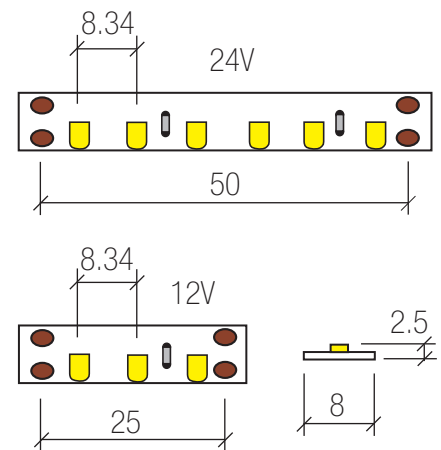

# Specifiers Linear Series - LS111 - Interior

3000K	IP20	9.6W
4100K	24V	
5300K	12V	
621nm	DIM	
528nm	120LED/m	
466nm	✂ 25mm 12V 50mm 24V	

## 9.6W - 120LEDs/m - Medium Power - Side Emitting LEDs

SPECIFICATION						
COLOUR	Warm White	Neutral White	White	Red	Green	Blue
CODE (24V)	LS111WW24	LS111NW24	LS111W24	LS111R24	LS111G24	LS111B24
CODE (12V)	LS111WW12	LS111NW12	LS111W12	LS111R12	LS111G12	LS111B12
WATTS	9.6W/m					
VOLTS INPUT	24VDC or 12VDC					
AMPS INPUT	0.4Amps/m (24V) & 0.8Amps/m (12V)					
COLOUR TEMP	3000	4100	5300	621nm	528nm	466nm
COLOUR TOL	+/- 100K	+/- 100K	+/- 200K	+/- 1nm	+/- 1nm	+/- 1nm
CRI	>80			---	---	---
LUMENS				---	---	---
EFFICACY				---	---	---
BEAM ANGLE	120deg					
IP RATING	IP20 Indoor Use Only					
DIM PWM	Yes					
WORKING TEMP	-25 to +60deg C					
LED	San'an 335					
EXPECTED LIFE	25,000hrs					
WARRANTY	2 years					
MAX RUN	5m					
LED PITCH	8.34mm & 120LEDs/m					
CUT LENGTH	25mm (12V & 50mm (24V)					
FIXING	3M doubled sided tape					
CONNECTION	2 x 20AWG wire					

### DIMENSIONS