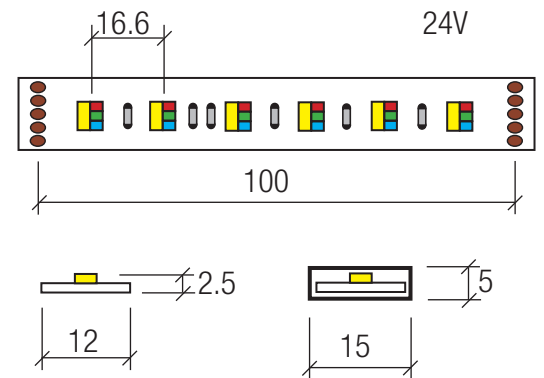

# Specifiers Linear Series - LS136 - Exterior

R  
G  
B  
W

- IP65
- 24V
- DIM
- 60LED/m
- ✂ 100mm 24V
- RGB + 3K/4K/6K

## 19.2W - RGBW Colour Changing - IP65

SPECIFICATION	
COLOUR	RGBW
CODE	LS136RGBWW24 (Warm White 3000K)
CODE	LS136RGBNW24 (Neutral White 4000K)
CODE	LS136RGBW24 (White 6500K)
WATTS	19.2W/m
VOLTS INPUT	24VDC
AMPS INPUT	0.8Amps/m
LUMENS	Red 130lm/m, Green 350lm/m, Blue 77lm/m, White 451lm/m
WAVE LENGTH	Red 621nm, Green 528nm, Blue 466nm
BEAM ANGLE	120°
IP RATING	IP65 exterior use
DIM PWM	Yes with suitable controller
WORKING TEMPERATURE	-20° C to +60° C
LED TYPE	Sanan 5050
LUMEN MAINTENANCE	L70 @ 50,000hrs
WARRANTY	5years
MAX RUN LENGTH	5m
LED PITCH	16.6mm (60 LEDs/m)
CUT LENGTH	100mm
FIXING	3M double sided tape
CONNECTION	0.5mm <sup>2</sup> 5 core tail

## DIMENSIONS