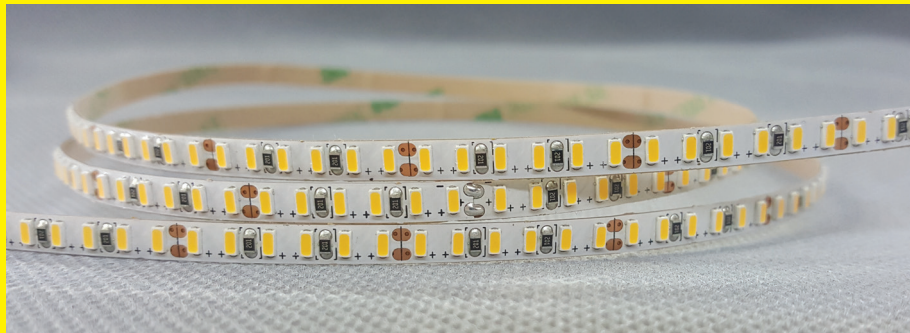

Specifiers Linear Series - LS143 - Interior

- 3000K 240LED/m
- 4000K ✂ 25mm
- 5500K IP20
- 621nm 24V
- 528nm 6.3W
- 466nm DIM

Micro Strip - 6.3W - 240LEDs/m

SPECIFICATION						
COLOUR	Warm White	Neutral White	White	Red	Green	Blue
CODE	LS143WW24	LS143NW24	LS143W24	LS143R24	LS143G24	LS143B24
WATTS	6.3W/m					
VOLTS INPUT	24VDC					
AMPS INPUT	0.26Amps/m (24V)					
COLOUR TEMP	3000K	4000K	5500K	621nm	528nm	466nm
COLOUR TOL	+/- 100K	+/- 100K	+/- 200K	+/- 1nm	+/- 1nm	+/- 1nm
CRI	>80			---	---	---
LUMENS	630lm/m	750lm/m	820lm/m	---	---	---
BEAM ANGLE	120deg					
IP RATING	IP20 Indoor Use Only					
DIM PWM	Yes					
WORKING TEMP	-25 to +60deg C					
LED	San'an 2480					
EXPECTED LIFE	25,000hrs **					
WARRANTY	2years **					
MAX RUN	5m					
LED PITCH	4.5mm & 240 LEDs/m					
CUT LENGTH	25mm (6 LEDs)					
FIXING	3M doubled sided tape					
CONNECTION	2 x 20AWG wire					

FEATURES:

- # 240 LEDs/m.
- # Narrow profile for slim line detail.

APPLICATIONS:

- # Especially suited to LEDCHAN650 giving a slim line of light.
- # Under shelf display lighting.
- # Kitchen toe kicks.
- # Under benchtop returns.
- # Book shelving etc.
- # Accent lighting.

NOTE:

** This linear LED product must be installed in an appropriate TASK Lighting or similar approved LED mounting profile/channel to dissipate heat. Failure to do so may result in a much shortened LED life, colour shift and void the warranty.

As this LED strip is extremely delicate it can only be dispatched fully assembled into the chosen mounting profile. LEDCHAN650 & 720 are the profiles especially suited to this LED strip.

While every effort has been made to ensure the accuracy of all information provided Task Lighting can not be held responsible for any errors. Task Lighting also reserves the right to modify/delete product details without notice.