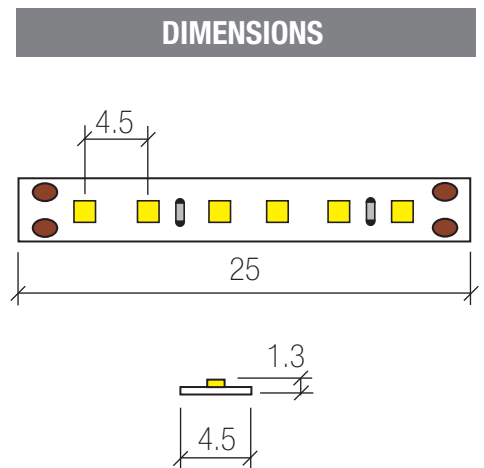

Specifiers Linear Series - LS143 - Interior

- 3000K 240LED/m
- 4000K ✂ 25mm
- 5500K IP20
- 621nm 24V
- 528nm 6.3W
- 466nm DIM

Micro Strip - 6.3W - 240LEDs/m

SPECIFICATION						
COLOUR	Warm White	Neutral White	White	Red	Green	Blue
CODE	LS143WW24	LS143NW24	LS143W24	LS143R24	LS143G24	LS143B24
WATTS	6.3W/m					
VOLTS INPUT	24VDC					
AMPS INPUT	0.26Amps/m (24V)					
COLOUR TEMP	3000K	4000K	5500K	621nm	528nm	466nm
COLOUR TOL	+/- 100K	+/- 100K	+/- 200K	+/- 1nm	+/- 1nm	+/- 1nm
CRI	>80			---	---	---
LUMENS	630lm/m	750lm/m	820lm/m	---	---	---
BEAM ANGLE	120deg					
IP RATING	IP20 Indoor Use Only					
DIM PWM	Yes					
WORKING TEMP	-25 to +60deg C					
LED	San'an 2480					
EXPECTED LIFE	25,000hrs **					
WARRANTY	2years **					
MAX RUN	5m					
LED PITCH	4.5mm & 240 LEDs/m					
CUT LENGTH	25mm (6 LEDs)					
FIXING	3M doubled sided tape					
CONNECTION	2 x 20AWG wire					

FEATURES:

- # 240 LEDs/m.
- # Narrow profile for slim line detail.

APPLICATIONS:

- # Especially suited to LEDCHAN650 giving a slim line of light.
- # Under shelf display lighting.
- # Kitchen toe kicks.
- # Under benchtop returns.
- # Book shelving etc.
- # Accent lighting.

As this LED strip is extremely delicate it can only be dispatched fully assembled into the chosen mounting profile. LEDCHAN650 & 720 are the profiles especially suited to this LED strip.

While every effort has been made to ensure the accuracy of all information provided Task Lighting can not be held responsible for any errors. Task Lighting also reserves the right to modify/delete product details without notice.