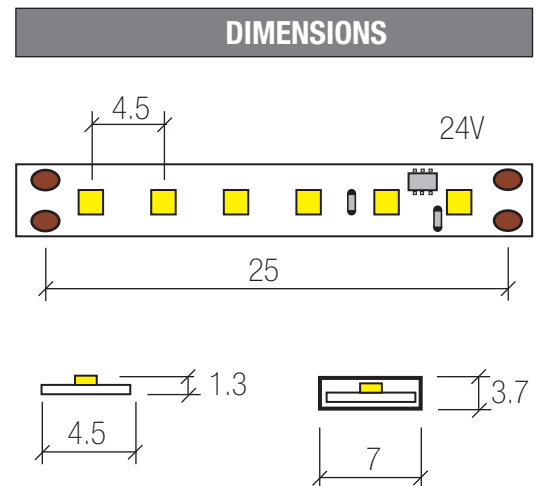

## Specifiers Linear Series - LS146 - Exterior

3000K	240LED/m
4000K	✂ 25mm
5500K	IP65
621nm	24V
528nm	6.3W
466nm	DIM

### Micro Strip - 6.3W - 240LEDs/m

SPECIFICATION						
COLOUR	Warm White	Neutral White	White	Red	Green	Blue
CODE	LS146WW24	LS146NW24	LS146W24	LS146R24	LS146G24	LS146B24
WATTS	6.3W/m					
VOLTS INPUT	24VDC					
AMPS INPUT	0.26Amps/m (24V)					
COLOUR TEMP	3000K	4000K	5500K	621nm	528nm	466nm
COLOUR TOL	+/- 100K	+/- 100K	+/- 200K	+/- 1nm	+/- 1nm	+/- 1nm
CRI	>80			---	---	---
LUMENS	630lm/m	750lm/m	820lm/m	---	---	---
BEAM ANGLE	120deg					
IP RATING	IP65 Exterior Use					
DIM PWM	Yes					
WORKING TEMP	-25 to +60deg C					
LED	Epistar 3014					
EXPECTED LIFE	25,000hrs **					
WARRANTY	2years **					
MAX RUN	5m					
LED PITCH	4.5mm & 240 LEDs/m					
CUT LENGTH	25mm (6 LEDs)					
FIXING	3M doubled sided tape					
CONNECTION	2 x 20AWG wire					

#### FEATURES:

- # 240 LEDs/m.
- # Narrow profile for slim line detail.