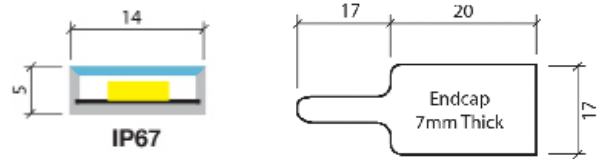

LUMISTRIP

LS200 IP67 48v LED Strip

LumiStrip current controlled LED strip features regulated current, longer lifespan, high efficacy & high CRI. Designed to provide flexible, high quality linear lighting for a wide variety of applications including cove lighting, indirect lighting in hotels, restaurants, shops, offices and homes.

Dimensions

Electrical and light technical data

Normal input voltage	48VDC						Voltage range	44-52V DC
LED types	2835 SMD / Epistar chip						Product dimension	W14*H5mm
LED QTY/m	224pcs						PCB	3oz copper
Wattage/m	3.6w	10w	13.4w	16.8w	20.2w	26.8w	Cut length	71.42mm
Binning tolerance	SDCM≤3						Beam angle	120°
CRI	CRI >97						IP rating	IP67
TM30	Rf=95, Rg=103						Bend radius	R=50mm
Dimming	Dimmable by PWM						Installation	300LSE 3M tape
Connection	0.5mm ² red/black 2 core tail							