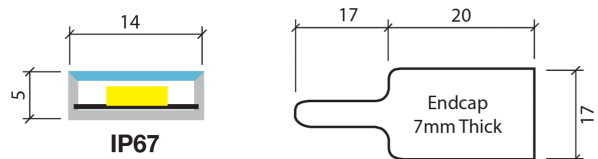

Dimensions

Electrical and light technical data

Normal input voltage	48VDC						Voltage range	44-52V DC
LED types	2835 SMD / Epistar chip						Product dimension	W14*H5mm
LED QTY/m	224pcs						PCB	3oz copper
Wattage/m	3.6w	10w	13.4w	16.8w	20.2w	26.8w	Cut length	71.42mm
Binning tolerance	SDCM≤3						Beam angle	120°
CRI	Up to Ra+98, Up to R9+97, Up to R12+88						IP rating	IP67
TM30	Rf=95, Rg=103						Bend radius	R=50mm
Dimming	Dimmable by PWM						Installation	300LSE 3M tape
Connection	5 x 0.5MM2 20AWG wire							