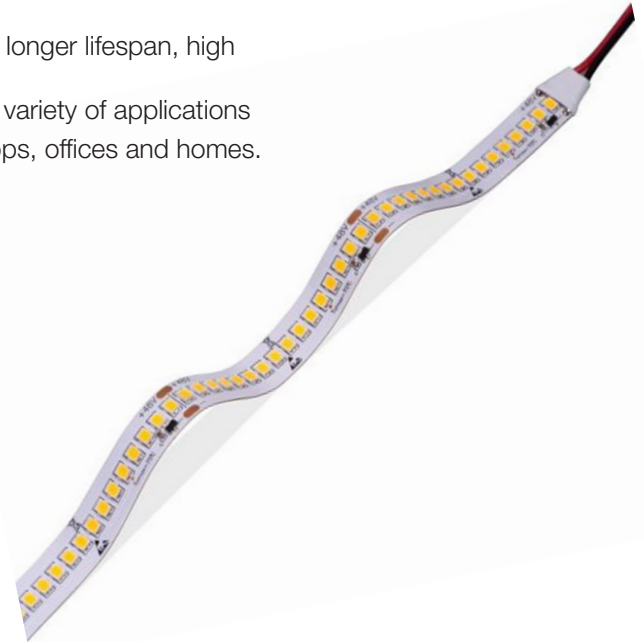

LUMISTRIP

LS200 Interior 48v LED Strip

LumiStrip current controlled LED strip features regulated current, longer lifespan, high efficacy & high CRI. Designed to provide flexible, high quality linear lighting for a wide variety of applications including cove lighting, indirect lighting in hotels, restaurants, shops, offices and homes.

Features

- Current controlled
- Over temperature protection
- High efficacy up to 119Lm/w
- High LED density 224LEDs/m
- Longer continuous offering lower install costs
- High CRI up to Ra98.1 with high R9 & R12 values
- 5 to 7 years warranty
- Dimmable by PWM (pulse width modulation)

Dimensions

Electrical and light technical data

Normal input voltage	48VDC					Voltage range	44-52V DC	
LED types	Epistar 2835					Product dimension	W12*H2mm	
LED QTY/m	224					PCB	3oz copper	
Wattage/m	3.6w	10w	13.4w	16.8w	20.2w	26.8w	Cut length	71.42mm
Binning tolerance	SDCM≤3					Beam angle	120°	
CRI	Up to Ra+98, Up to R9+97, Up to R12+88					IP rating	IP20	
TM30	Rf=95, Rg=103					Bend radius	R=50mm	
Dimming	Dimmable by PWM					Installation	300LSE 3M tape	
Connection	5 x 0.5MM2 20AWG wire							