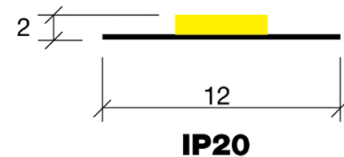

Dimensions

Electrical and light technical data

Normal input voltage	48VDC					Voltage range	44-52V DC	
LED types	Epistar 2835					Product dimension	W12*H2mm	
LED QTY/m	224					PCB	3oz copper	
Wattage/m	3.6w	10w	13.4w	16.8w	20.2w	26.8w	Cut length	71.42mm
Binning tolerance	SDCM≤3					Beam angle	120°	
CRI	Up to Ra+98, Up to R9+97, Up to R12+88					IP rating	IP20	
TM30	Rf=95, Rg=103					Bend radius	R=50mm	
Dimming	Dimmable by PWM					Installation	300LSE 3M tape	
Connection	5 x 0.5MM2 20AWG wire							