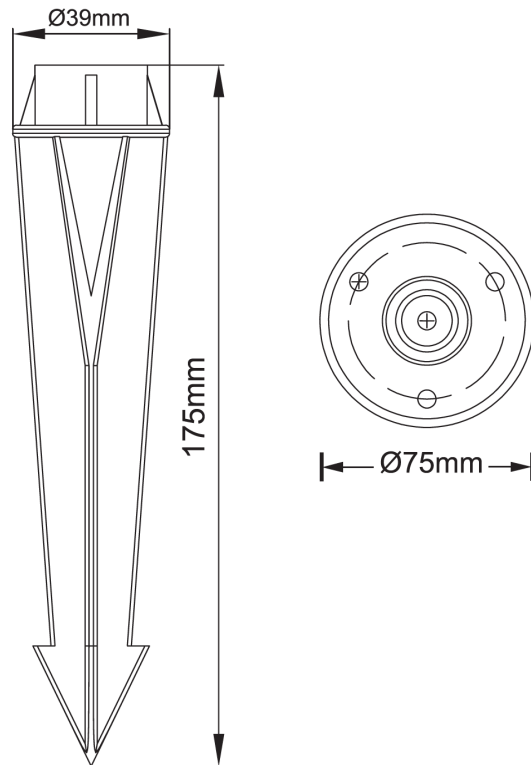

LDSLSPIKE

Garden Spot Spike

PVC Spike for TASK LED spot lights. Compatible with ALL LDSL300 spots.

Product Information

Code	LDSLSPIKE
Finish	Black
Body	PVC

While every effort has been made to ensure the accuracy of all information provided Task Lighting can not be held responsible for any errors.
Task Lighting also reserves the right to modify/delete product details without notice.