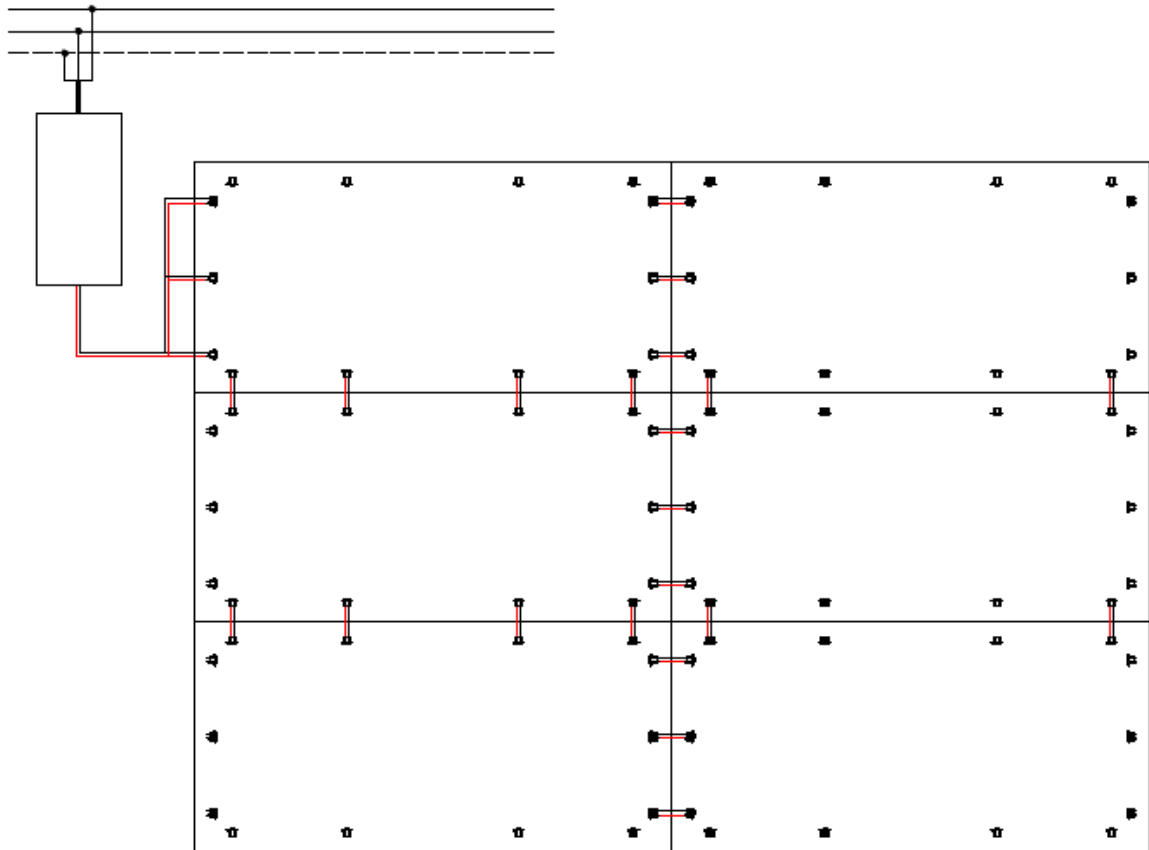

Wiring Diagram 3

Series and parallel connections -180W Max

While every effort has been made to ensure the accuracy of all information provided Task Lighting can not be held responsible for any errors.
Task Lighting also reserves the right to modify/delete product details without notice.