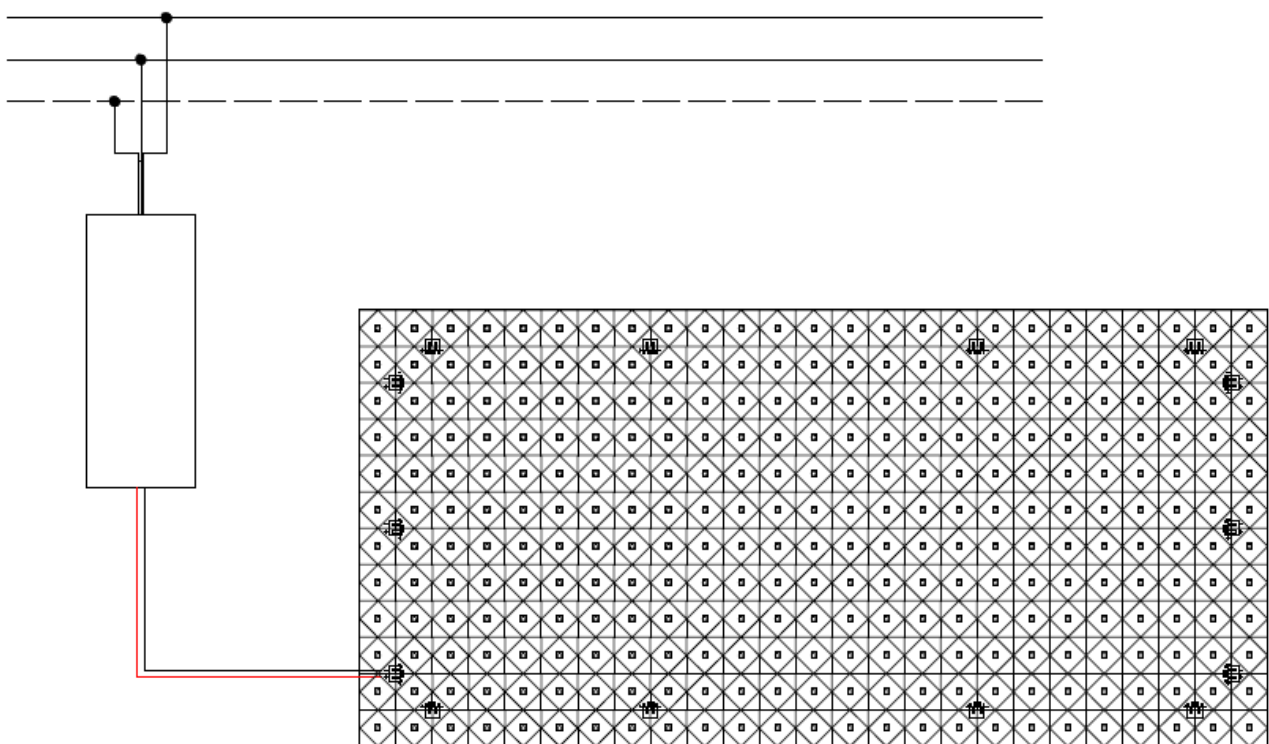

Wiring Diagram

Single connection, constant voltage power supply is 120% LED module power

Wiring Diagram 2