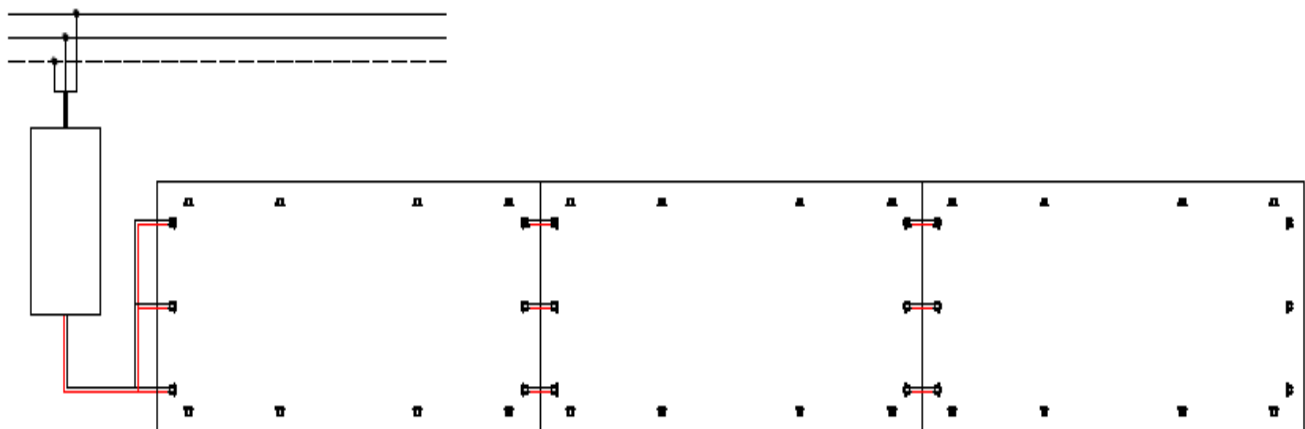

Connected in series - 180W Max