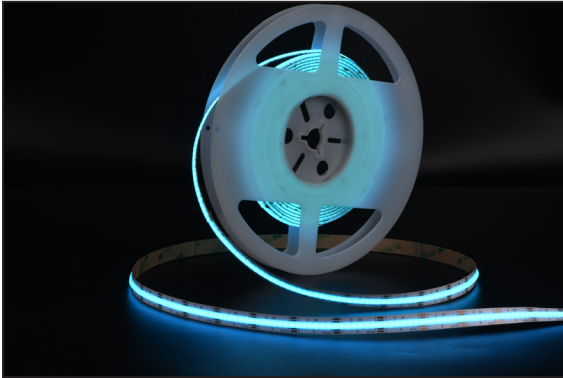

LS300E RGBW COB

COB LED Strip 24VDC IP65

Dot free RGBW high efficacy LED COB strip. Designed to provide consistent linear lighting in a wide variety of applications such as pergolas, exterior stair treads, under eaves, under bench seating or entertaining areas in residential or commercial applications. Suitable with shallow/wide extrusions for a dot free illumination.

Features

- High efficacy up to 42Lm/w
- COB RGBW, 784LED/m, 24VDC
- PWM Dimmable with an RGBW controller
- Weatherproof IP65
- 3 year warranty

Dimensions

Specification

Code (RGBW/3000K)	LS300E-RGBW3K-18W	Ambient Temperature	-25°C ~ 45°C
Code (RGBW/6000K)	LS300E-RGBW6K-18W	Bend Radius	R<50mm
Watts	18W/m	Cut Points	71.43mm
Volts Input	24VDC	Fixing	3M 300LSE Adhesive tape
Amps Input	0.75Amps/m	Dimensions	W14 x H6mm with sleeve
Lumens	759Lm/m	Beam Angle	120°
Max Run	5m	Dimmable	Yes by PWM with RGBW Controller
IP Rating	IP65	UV stable	No
LEDs	784LEDs/m	Warranty	3 Years