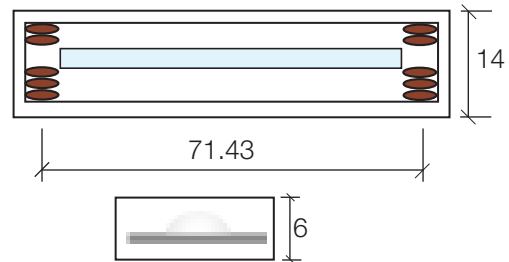

LS300E RGBW COB

COB LED Strip 24VDC IP65

Dot free RGBW high efficacy LED COB strip. Designed to provide consistent linear lighting in a wide variety of applications such as pergolas, exterior stair treads, under eaves, under bench seating or entertaining areas in residential or commercial applications. Suitable with shallow/wide extrusions for a dot free illumination.

Features

- High efficacy up to 42Lm/w
- COB RGBW, 784LED/m, 24VDC
- PWM Dimmable with an RGBW controller
- Weatherproof IP65
- 3 year warranty

Dimensions

Specification

Code (RGBW/3000K)	LS300E-RGBW3K-18W	Ambient Temperature	-25°C ~ 45°C
Code (RGBW/6000K)	LS300E-RGBW6K-18W	Bend Radius	R<50mm
Watts	18W/m	Cut Points	71.43mm
Volts Input	24VDC	Fixing	3M 300LSE Adhesive tape
Amps Input	0.75Amps/m	Dimensions	W14 x H6mm with sleeve
Lumens	759Lm/m	Beam Angle	120°
Max Run	5m	Dimmable	Yes by PWM with RGBW Controller
IP Rating	IP65	UV stable	No
LEDs	784LEDs/m	Warranty	3 Years