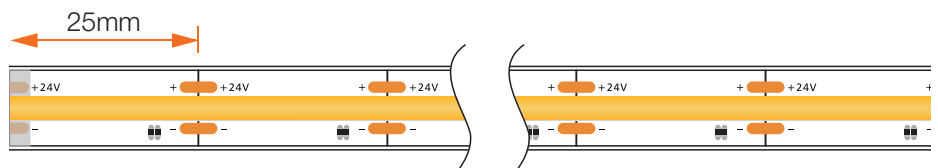

COB LED STRIP LIGHT

560 LEDs/m

The COB LED neon strip features dot-free lighting, longer lifespan, High efficacy and high CRI. It is designed to provide consistent flexible linear lighting for the art and creative industries as cove lighting and indirect lighting in hotels, restaurants, shops, offices and homes.

Features

- Chip on board lighting source
- 560 LEDs/m
- Slim dot-free lighting
- 24VDC, 12mm width
- Available in 6W/m or 12W/m
- IP65 weatherproof
- Dimmable by PWM (Pulse width modulation)

Dimensions

Dimension above includes endcaps.

Mechanical Technical Data

Dimension	14x6mm	Bending direction	Top bending / Vertical
IP rating	IP65	PCB	12mm x 2oz (1/1oz)
Beam angle	140°	Voltage	24VDC
Bend radius	R>30mm	Installation.	3M adhesive tape
Dimming function	PWM	Connection	0.5MM2

Light Technical Data

Voltage	24 Vdc	
Power/m	6 W/m	12 W/m
MAXRUN	7 meters	5 meters
Chip type	Flip-Chip	
Chip brand	San'an	
Chip QTY	560 LEDs/m	
Cut points	25 mm	
Binning tolerance	SDCM<4	
Operating temp. (Tc)	-25 ~ 70°C	
Storage temp. (Ts)	-30 ~ 80°C	
Ambient temp. (Ta)	-25 ~ 45°C	
Expected Lifespan	50,000Hrs	
Warranty	5 years	