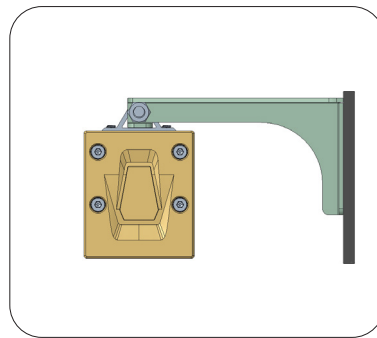

Dimensions & Mounting		
Product Dimension	508x121x79mm	998x121x79mm
Luminaire Net Weight	1.7kg	2.7kg
Mounting Options	Suspension, ceiling or bracket mounting	
Material	Aluminium alloy, polycarbonate optical lens, glass	
Finish	Powder coating	
Fixture Colour	Black (RAL9017)	
EPA	0.027m <sup>2</sup> (0.293ft <sup>2</sup> )	0.054m <sup>2</sup> (0.578ft <sup>2</sup> )
IK Rating	IK08	
IP Rating	IP66	

## Beam Options

12°

30°

60°

15x30°

20x60°

75°

## Mounting Options

Ceiling Mounting

Wall Mounting

Suspension Mounting

## 2D Dimension Drawings

18W Model