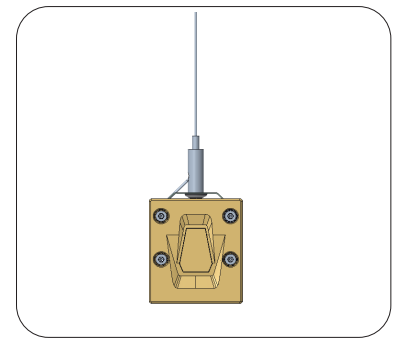

Dimensions & Mounting		
Product Dimension	508x121x79mm	998x121x79mm
Luminaire Net Weight	1.7kg	2.7kg
Mounting Options	Suspension, ceiling or bracket mounting	
Material	Aluminium alloy, polycarbonate optical lens, glass	
Finish	Powder coating	
Fixture Colour	Black (RAL9017)	
EPA	0.027m <sup>2</sup> (0.293ft <sup>2</sup> )	0.054m <sup>2</sup> (0.578ft <sup>2</sup> )
IK Rating	IK08	
IP Rating	IP66	

## Beam Options

12°

30°

60°

15x30°

20x60°

75°

## Mounting Options

Ceiling Mounting

Wall Mounting

Suspension Mounting