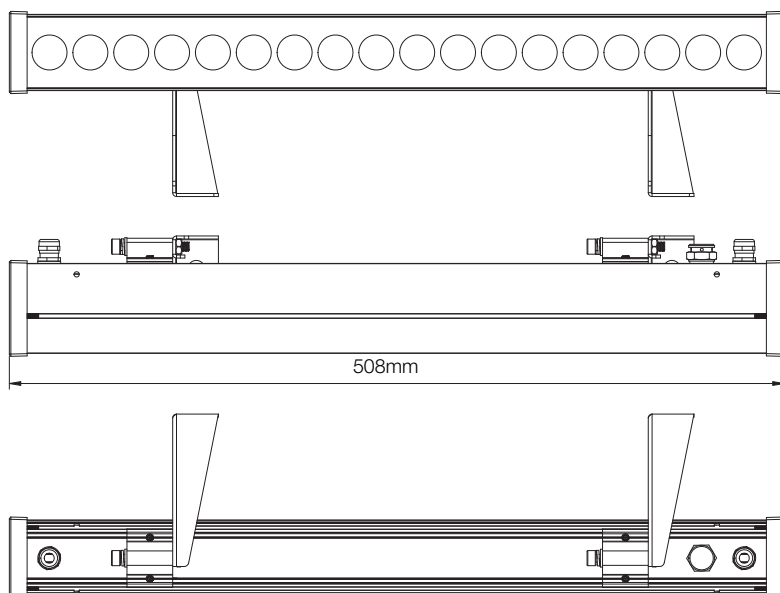

Dimensions & Mounting		
Product Dimension	508x121x79mm	998x121x79mm
Luminaire Net Weight	1.7kg	2.7kg
Mounting Options	Suspension, ceiling or bracket mounting	
Material	Aluminium alloy, polycarbonate optical lens, glass	
Finish	Powder coating	
Fixture Colour	Black (RAL9017)	
EPA	0.027m <sup>2</sup> (0.293ft <sup>2</sup> )	0.054m <sup>2</sup> (0.578ft <sup>2</sup> )
IK Rating	IK08	
IP Rating	IP66	

## Beam Options

12°

30°

60°

15x30°

20x60°

75°

## Mounting Options

Ceiling Mounting

Wall Mounting

Suspension Mounting

## 2D Dimension Drawings

18W Model