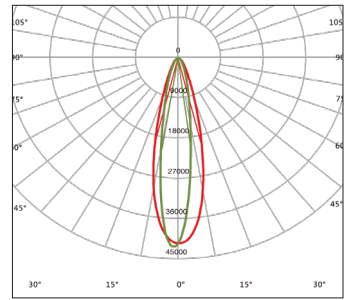

Electrical Information		
Wattage	18W	36W
Input Voltage	24VDC	
Control	DMX/DALI (DALI not available for RGBW)	

Optic Information		
LED Type	LED 3535	
Luminous Flux (4000K Ra80)	1800lm	3600lm
Efficacy (4000K Ra80)	100lm/W	
Colour Temperature	2200, 3000K, 4000K, 5000K, RGB, RGBW	
Colour Rendering Index	Ra90	
Beam Angle	Single Colour - 12°, 30°, 60°, 15x30°, 20x60°, 75° RGB/RGBW - 15°, 25°, 15x30°, 60°	

## Beam Options

12°

30°

60°

15x30°

20x60°

75°

## 2D Dimension Drawings

18W Model