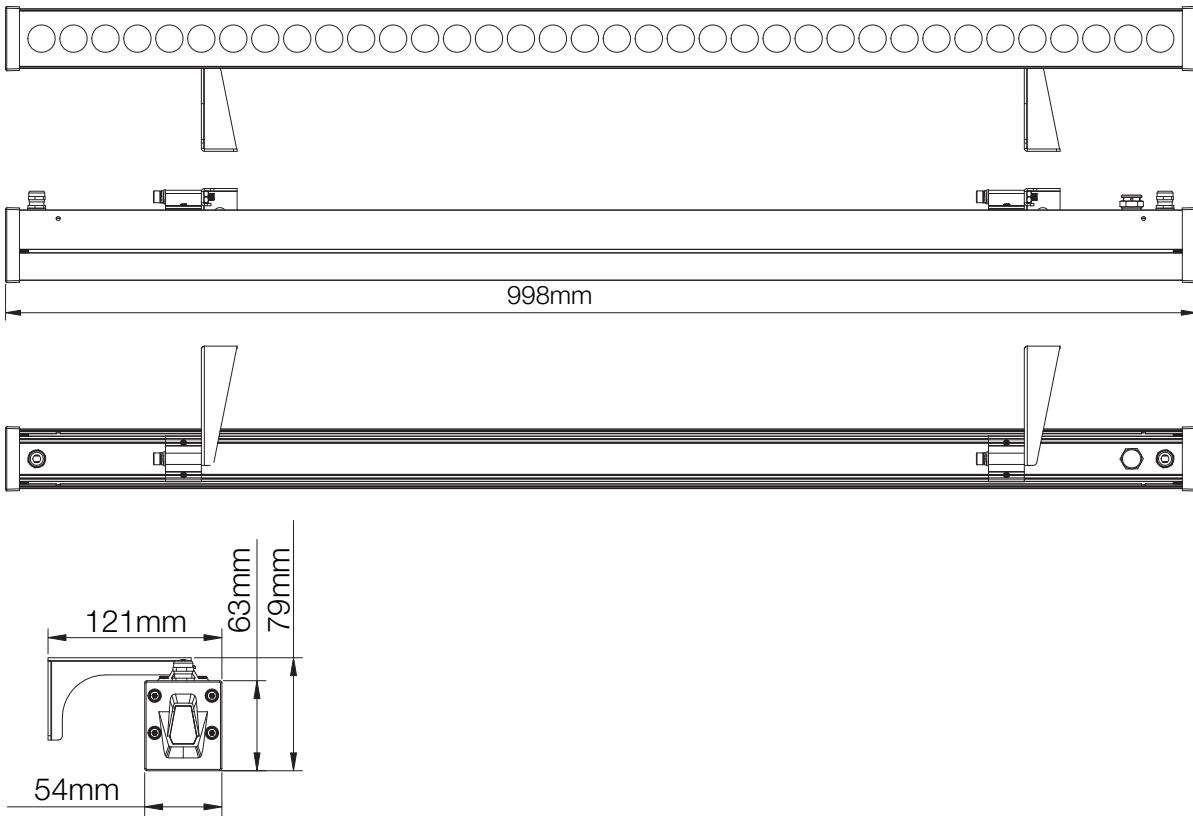

36W Model

Accessories

While every effort has been made to ensure the accuracy of all information provided Task Lighting can not be held responsible for any errors. Task Lighting also reserves the right to modify/delete product details without notice.