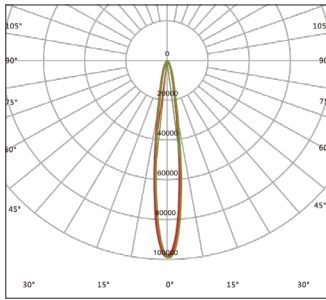

Beam Options

12°