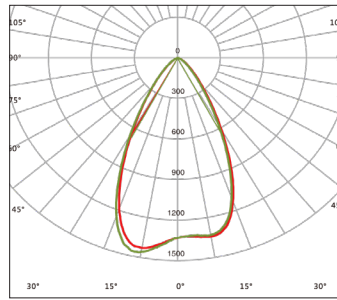

Electrical Information		
Wattage	18W	36W
Input Voltage	24VDC	
Control	DMX/DALI (DALI not available for RGBW)	

Optic Information		
LED Type	LED 3535	
Luminous Flux (4000K Ra80)	1800lm	3600lm
Efficacy (4000K Ra80)	100lm/W	
Colour Temperature	2200, 3000K, 4000K, 5000K, RGB, RGBW	
Colour Rendering Index	Ra90	
Beam Angle	Single Colour - 12°, 30°, 60°, 15x30°, 20x60°, 75° RGB/RGBW - 15°, 25°, 15x30°, 60°	

Dimensions & Mounting		
Product Dimension	508x121x79mm	998x121x79mm
Luminaire Net Weight	1.7kg	2.7kg
Mounting Options	Suspension, ceiling or bracket mounting	
Material	Aluminium alloy, polycarbonate optical lens, glass	
Finish	Powder coating	
Fixture Colour	Black (RAL9017)	
EPA	0.027m <sup>2</sup> (0.293ft <sup>2</sup> )	0.054m <sup>2</sup> (0.578ft <sup>2</sup> )
IK Rating	IK08	
IP Rating	IP66	

## Beam Options

12°

30°

60°

15x30°

20x60°

75°