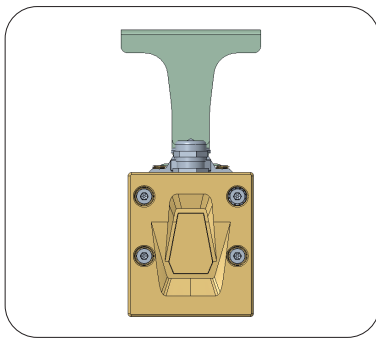

Dimensions & Mounting		
Product Dimension	508x121x79mm	998x121x79mm
Luminaire Net Weight	1.7kg	2.7kg
Mounting Options	Suspension, ceiling or bracket mounting	
Material	Aluminium alloy, polycarbonate optical lens, glass	
Finish	Powder coating	
Fixture Colour	Black (RAL9017)	
EPA	0.027m <sup>2</sup> (0.293ft <sup>2</sup> )	0.054m <sup>2</sup> (0.578ft <sup>2</sup> )
IK Rating	IK08	
IP Rating	IP66	

## Beam Options

12°

30°

60°

15x30°

20x60°

75°

## Mounting Options

Ceiling Mounting

Wall Mounting

Suspension Mounting