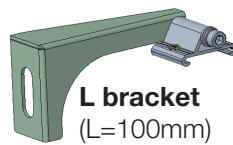

## Accessories

**Ceiling mount bracket**  
(H=120mm)  
Code:LDWW56-CMB-120MM

**L bracket**  
(L=140mm)  
Code:LDWW56-LB-140MM

**Suspension kit**  
Code:LDWW56-SK-ST

**Ceiling mount bracket**  
(H=60mm)  
Code:LDWW56-CMB-60MM