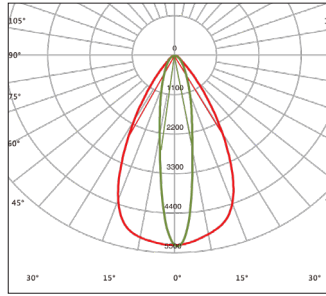

## Beam Options

12°

30°

60°

15x30°

20x60°

75°

## 2D Dimension Drawings

18W Model