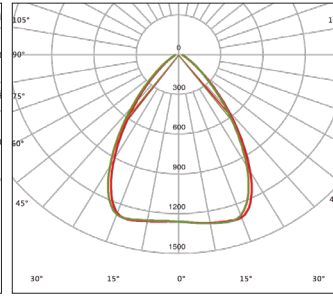

Electrical Information		
Wattage	18W	36W
Input Voltage	24VDC	
Control	DMX/DALI (DALI not available for RGBW)	

Optic Information		
LED Type	LED 3535	
Luminous Flux (4000K Ra80)	1800lm	3600lm
Efficacy (4000K Ra80)	100lm/W	
Colour Temperature	2200, 3000K, 4000K, 5000K, RGB, RGBW	
Colour Rendering Index	Ra90	
Beam Angle	Single Colour - 12°, 30°, 60°, 15x30°, 20x60°, 75° RGB/RGBW - 15°, 25°, 15x30°, 60°	

Dimensions & Mounting		
Product Dimension	508x121x79mm	998x121x79mm
Luminaire Net Weight	1.7kg	2.7kg
Mounting Options	Suspension, ceiling or bracket mounting	
Material	Aluminium alloy, polycarbonate optical lens, glass	
Finish	Powder coating	
Fixture Colour	Black (RAL9017)	
EPA	0.027m <sup>2</sup> (0.293ft <sup>2</sup> )	0.054m <sup>2</sup> (0.578ft <sup>2</sup> )
IK Rating	IK08	
IP Rating	IP66	

## Beam Options

12°

30°

60°

15x30°

20x60°

75°

## 2D Dimension Drawings

18W Model