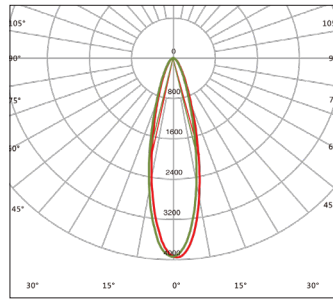

Electrical Information		
Wattage	18W	36W
Input Voltage	24VDC	
Control	DMX/DALI (DALI not available for RGBW)	

Optic Information		
LED Type	LED 3535	
Luminous Flux (4000K Ra80)	1800lm	3600lm
Efficacy (4000K Ra80)	100lm/W	
Colour Temperature	2200, 3000K, 4000K, 5000K, RGB, RGBW	
Colour Rendering Index	Ra90	
Beam Angle	Single Colour - 12°, 30°, 60°, 15x30°, 20x60°, 75° RGB/RGBW - 15°, 25°, 15x30°, 60°	

Dimensions & Mounting		
Product Dimension	508x121x79mm	998x121x79mm
Luminaire Net Weight	1.7kg	2.7kg
Mounting Options	Suspension, ceiling or bracket mounting	
Material	Aluminium alloy, polycarbonate optical lens, glass	
Finish	Powder coating	
Fixture Colour	Black (RAL9017)	
EPA	0.027m <sup>2</sup> (0.293ft <sup>2</sup> )	0.054m <sup>2</sup> (0.578ft <sup>2</sup> )
IK Rating	IK08	
IP Rating	IP66	

## Beam Options

12°

30°

60°

15x30°

20x60°

75°