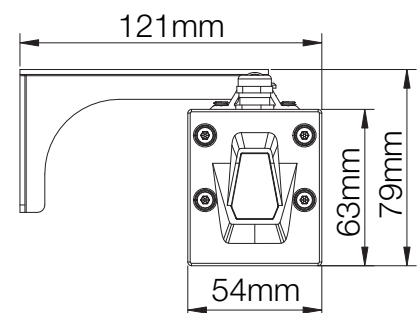

Dimensions & Mounting		
Product Dimension	508x121x79mm	998x121x79mm
Luminaire Net Weight	1.7kg	2.7kg
Mounting Options	Suspension, ceiling or bracket mounting	
Material	Aluminium alloy, polycarbonate optical lens, glass	
Finish	Powder coating	
Fixture Colour	Black (RAL9017)	
EPA	0.027m <sup>2</sup> (0.293ft <sup>2</sup> )	0.054m <sup>2</sup> (0.578ft <sup>2</sup> )
IK Rating	IK08	
IP Rating	IP66	

## Beam Options

12°

30°

60°

15x30°

20x60°

75°

## Mounting Options

Ceiling Mounting

Wall Mounting

Suspension Mounting

## 2D Dimension Drawings

18W Model