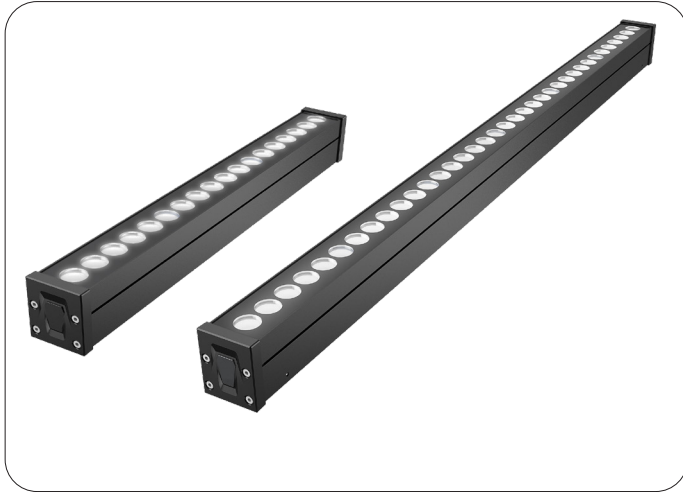

### Features

- CRI90
- Weatherproof IP66
- 24VDC constant voltage input
- Anti-glare accessories available
- Control options by DMX or DALI
- Available in single colour, RGB and RGBW
- Available with a range of different beam options
- Ceiling, suspension or wall mounting options
- Excellent heat dissipation to extend lifetime
- 5 year warranty

Dimensions & Mounting		
Product Dimension	508x121x79mm	998x121x79mm
Luminaire Net Weight	1.7kg	2.7kg
Mounting Options	Suspension, ceiling or bracket mounting	
Material	Aluminium alloy, polycarbonate optical lens, glass	
Finish	Powder coating	
Fixture Colour	Black (RAL9017)	
EPA	0.027m <sup>2</sup> (0.293ft <sup>2</sup> )	0.054m <sup>2</sup> (0.578ft <sup>2</sup> )
IK Rating	IK08	
IP Rating	IP66	