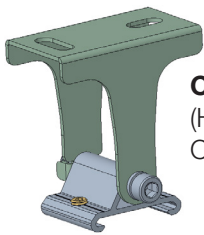

## Accessories

**Ceiling mount bracket**  
(H=120mm)  
Code:LDWW56-CMB-120MM

**L bracket**  
(L=140mm)  
Code:LDWW56-LB-140MM

**Suspension kit**  
Code:LDWW56-SK-ST

**Ceiling mount bracket**  
(H=60mm)  
Code:LDWW56-CMB-60MM

**L bracket**  
(L=100mm)  
Code:LDWW56-LB-100MM

**Suspension kit Joiner**  
Code: LDWW56-SK-JOIN

**Ceiling mount bracket**  
(H=180mm)  
Code:LDWW56-CMB-180MM

**L bracket**  
(L=180mm)  
Code: LDWW56-LB-180MM