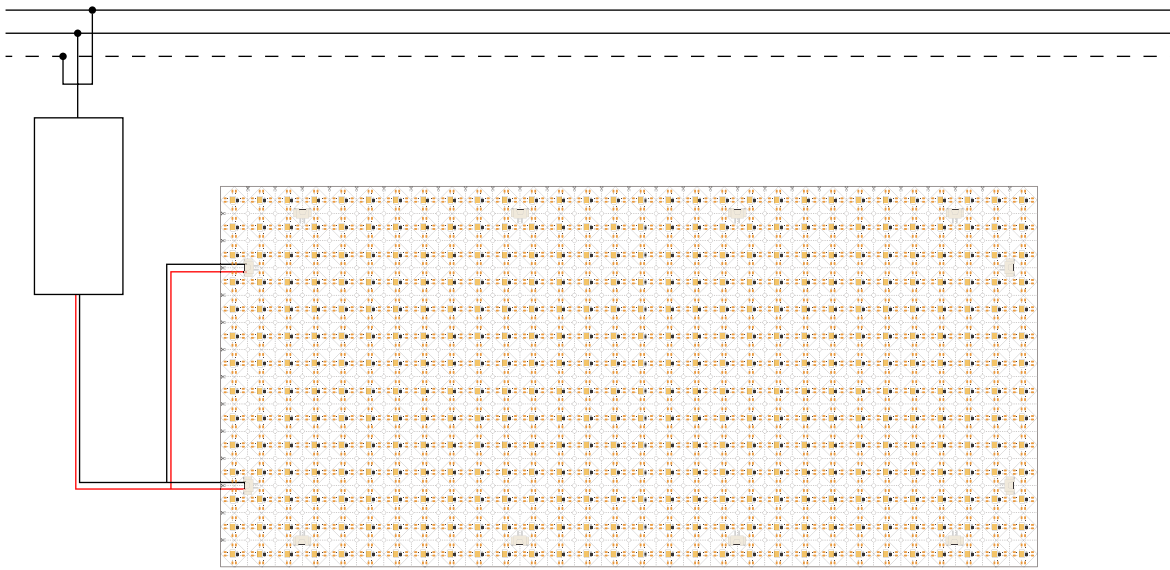

Wiring Diagrams

Single Colour