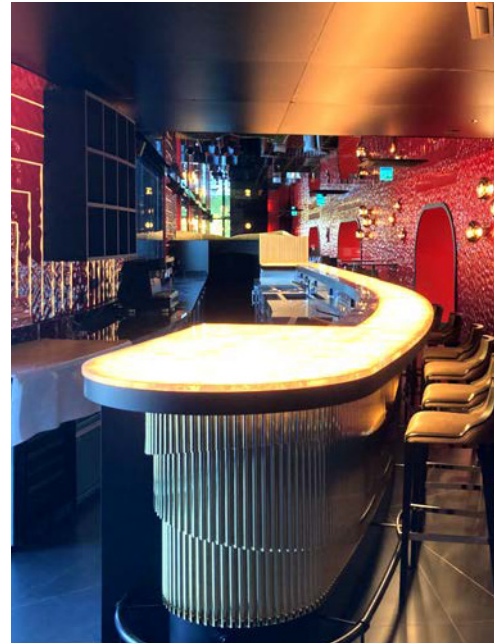

### Applications

- Signage
- Back lighting
- Stone Bench tops or Splash Backs

## Single Colour

Tuneable White

Popular applications include advertising lighting, sign lighting, cove lighting, back lighting, task lighting, under cabinet lighting, stone lighting and accent lighting.