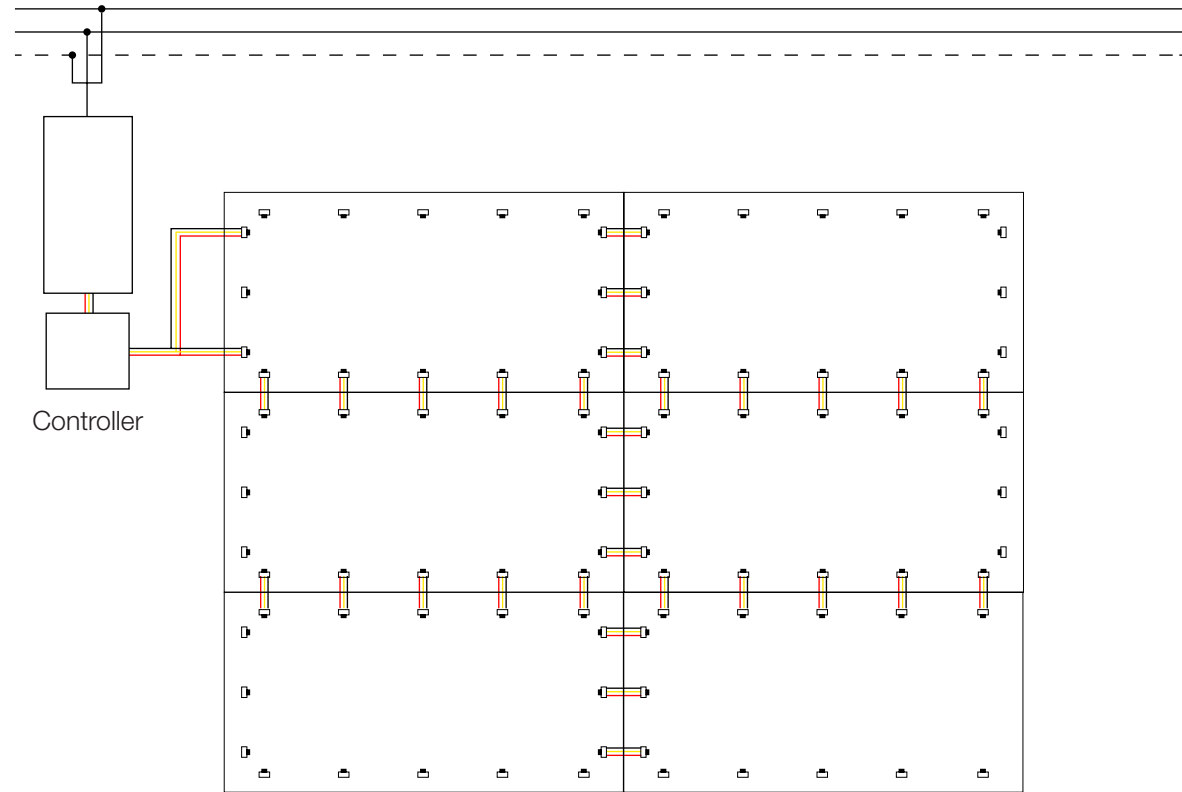

Tuneable White