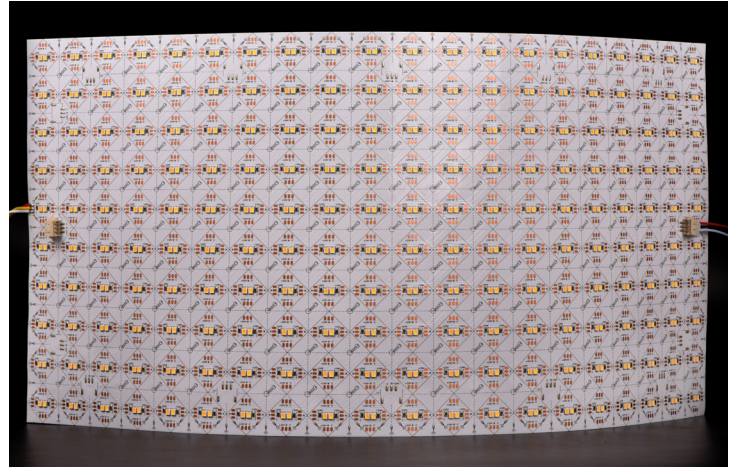

### 24VDC LED Sheet Lighting

LED sheet lighting is an innovative lighting solution designed for a wide range of applications, including commercial, industrial, and residential settings. Lumisheet provides uniform illumination, energy efficiency, and a sleek, modern aesthetic.

### Product Information

	Single Colour			Dual White	RGBW Colour Changing
Power	10W	30W	50W	20W	36W
Code	LDLS-3K-10W-IP54SS LDLS-4K-10W-IP54SS	LDLS-3K-30W-IP54SS LSLS-4K-30W-IP54SS	LDLS-3K-50W-IP54SS LDLS-4K-50W-IP54SS	LDLS-DTW-20W-IP54SS	LDLS-RGBW-36W-IP54SS
Lumen Output	3K 920Lm/sheet 4K 1040Lm/sheet	3K 2760Lm/sheet 4K 3120Lm/sheet	3K 3800Lm/sheet 4K 4150Lm/sheet 65K 4600Lm/sheet	27K 920Lm/sheet 6K 980Lm/sheet 27K+65K 3800Lm/sheet	RGBW 1650Lm/sheet White 4000K 750Lm/m sheet R 150Lm, G 563Lm, B 113Lm
LED type	2835 SMD				
LEDs/sheet	420LEDs			400LEDs	512LEDs
Product Dimension	L500*W233*H6.7mm			L480*W240*H6.7mm	L480*W240*H6.7mm
Cut Segment	16.6x16.6mm (1LED)			24x24mm (2LEDs)	30x30mm (4LEDs)
Max Run	12 Sheets	8 Sheets	4 Sheets	10 Sheets	8 Sheets
	Please refer to our wiring diagrams, max runs are based off correct wiring examples				
Voltage	24VDC				
CRI	CRI90				White CRI90
IP Rating	IP54 Silicone Spray				
Dimmable	Yes (PWM, DALI, 0/10V, Triac)				
Operating Temp	-35°C ~ 50°C				
Beam Angle	120°				
Bend Radius	R<50mm				
Installation	Backed with 3MLSE adhesive tape/screwfix (Aluminium heat sink required)				
Lumen Maintenance	L70 @ 50,000hrs				
Warranty	5 Years				

## Single Colour

Tuneable White

Popular applications include advertising lighting, sign lighting, cove lighting, back lighting, task lighting, under cabinet lighting, stone lighting and accent lighting.