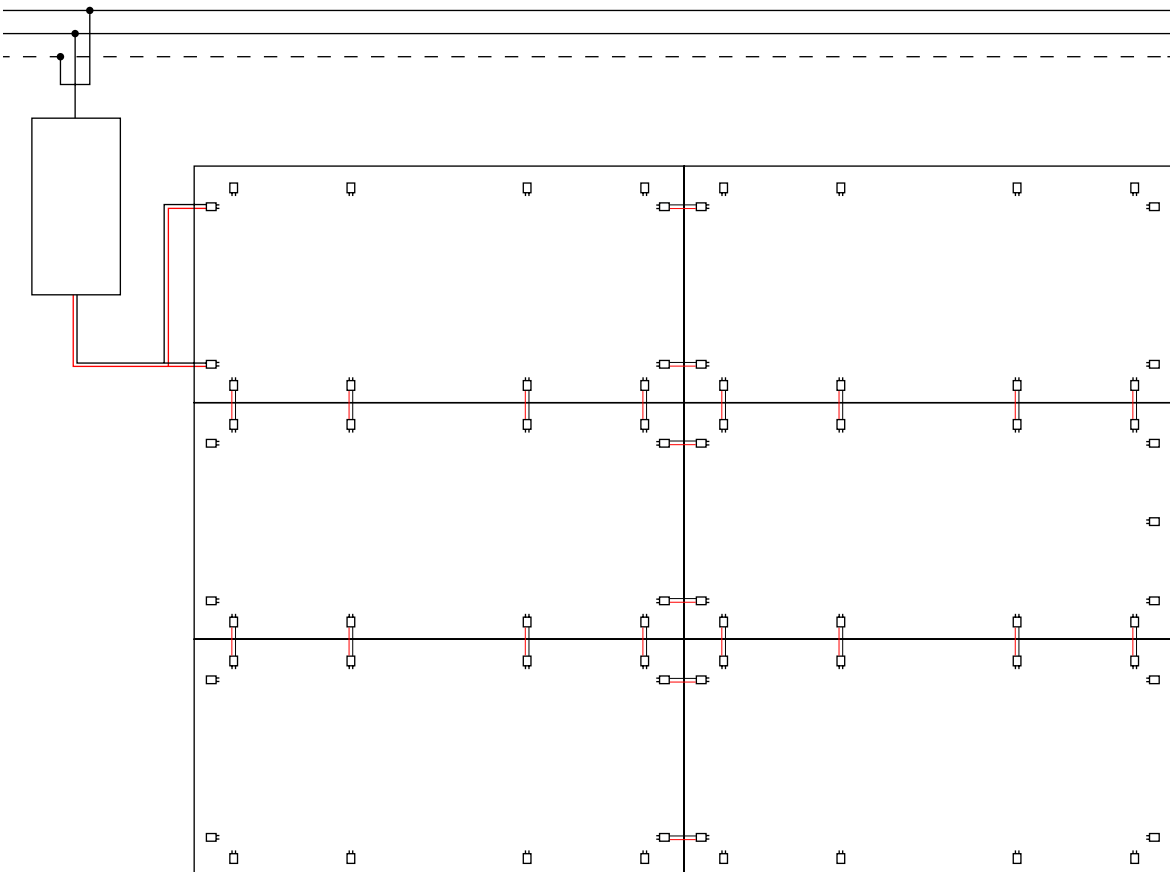

Wiring Diagrams

Single Colour