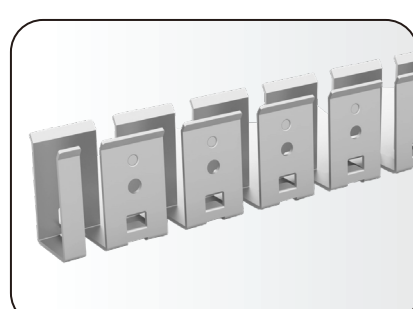

CODE: LDNF300PF