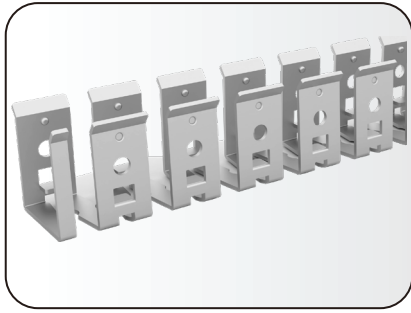

CODE: LDNF320PF

Available lengths: 10/30/50/100cm
Material: Stainless Steel
Surface treatment: Polished
Type: Flexible