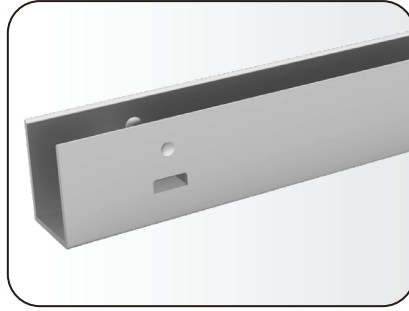

CODE: LDNF360PI

Available lengths: 100cm
Material: 316 Stainless Steel
Colour: Natural
Type: Standard