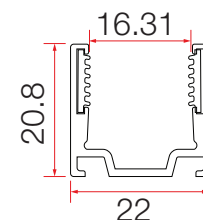

Available lengths: 50/100/200cm
Material: Aluminium Alloy
Colour: Silver + milky white
Type: Flexible