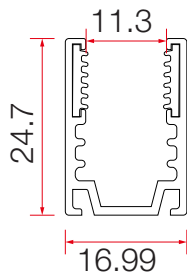

Lengths: 3.5/100/200cm
Material: Aluminum Alloy
Colour: Silver
Type: Anti-drop