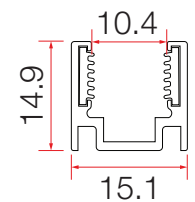

Profile Options LDNF360/370

CODE: LDNF360PB

Available lengths: 3.5/100/200cm
Material: Aluminum Alloy
Colour: Anodised Silver
Type: Standard

CODE: LDNF360PD

Available lengths: 3.5/100/200cm
Material: Aluminum Alloy
Colour: Silver
Type: Anti-drop