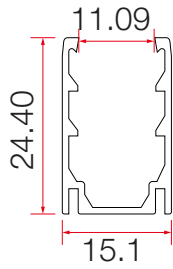

Lengths: 3.5/100/200cm
Material: Aluminum Alloy
Colour: Anodised Silver
Type: Standard