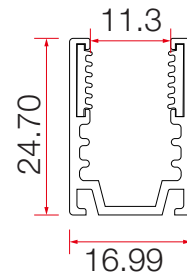

Lengths: 50/100/200cm
Material: Aluminum Alloy
Colour: Silver + milky white
Type: Flexible