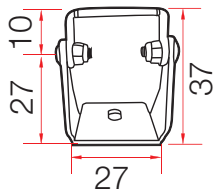

Suitable with all profiles
Material: Aluminium Alloy
Colour: Anodised Silver
Type: Angle Brackets