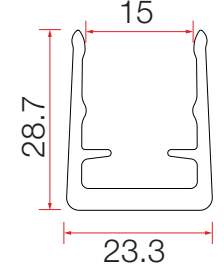

Available lengths: 3cm
Material: Plastic
Colour: Clear
Type: Standard