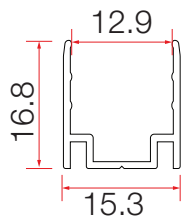

Available length: 3.5/100/200cm
Material: Aluminium Alloy
Colour: Anodised Silver
Type: Standard