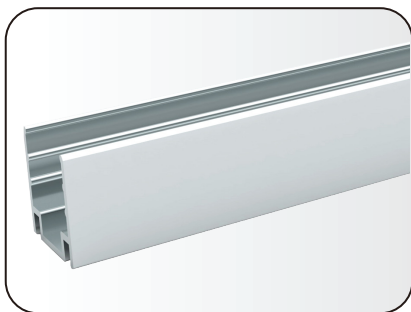

Profile Options LDNF340

CODE: LDNF340PB

Available length: 3.5/100/200cm
Material: Aluminium Alloy
Colour: Anodised Silver
Type: Standard