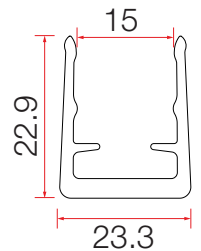

Profile Options LDNF380

CODE: LDNF380PG

Available lengths: 3.5/100cm
Material: Plastic
Colour: Clear
Type: Standard

CODE: LDNF380PGC

Available lengths: 3cm
Material: Plastic
Colour: Clear
Type: Standard

Lumen/m