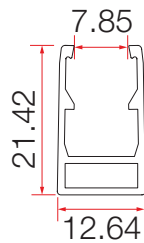

Available length: 3.5/100/200cm
Material: Aluminium Alloy
Colour: Silver
Type: Standard