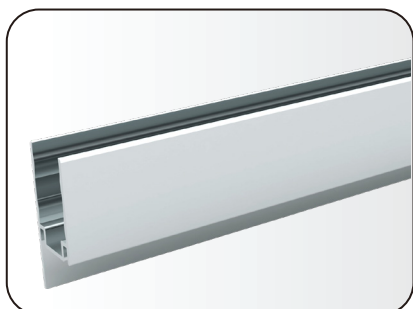

CODE: LDNF300PL

Available length: 100cm
Material: Stainless Steel
Colour: Natural
Type: 316 stainless steel

CODE: LDNF300PF

Lengths: 10/30/50/100cm
Material: Stainless Steel
Surface treatment: Polished
Type: Flexible