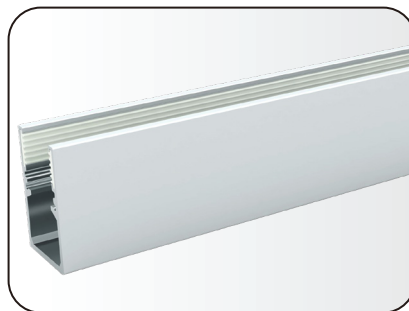

CODE: LDNF300PFV3

Lengths: 50/100/200cm
Material: Aluminum Alloy
Colour: Silver + milky white
Type: Flexible

Profile Options LDNF320/330

CODE: LDNF320PB

Available lengths: 3.5/100/200cm
Material: Aluminum Alloy
Colour: Anodised Silver
Type: Standard