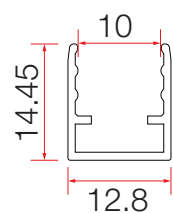

Available lengths: 3.5/100/200cm
Material: Aluminum Alloy
Colour: Anodised Silver
Type: Standard