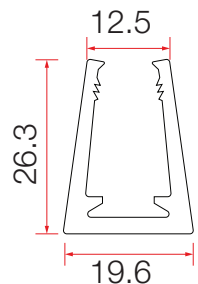

Lengths: 3.5/100cm
Material: Plastic
Colour: Clear
Type: Standard