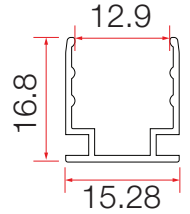

Available lengths: 3.5/100/200cm
Material: Aluminum Alloy
Colour: Silver
Type: Standard