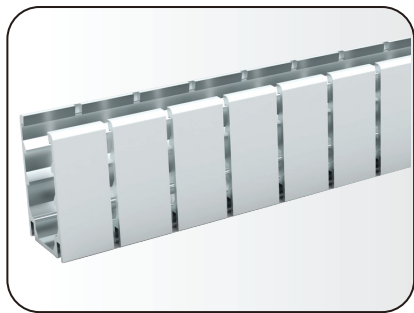

CODE: LDNF300PE

Lengths: 3.5/100/200cm
Material: Aluminum Alloy
Colour: Anodised Silver
Type: Standard

CODE: LDNF300PG

Lengths: 3.5/100cm
Material: Plastic
Colour: Clear
Type: Standard

CODE: LDNF300PFV2

Lengths: 50/100/200cm
Material: Aluminum Alloy
Colour: Anodised Silver
Type: Flexible