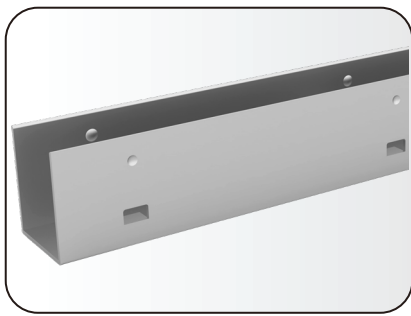

CODE: LDNF320PI

Available lengths: 100cm
Material: 316 Stainless Steel
Colour: Natural
Type: Standard