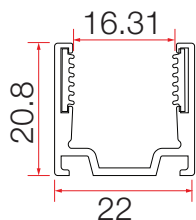

Available lengths: 3.5/100/200cm
Material: Aluminum Alloy
Colour: Silver
Type: Anti-drop