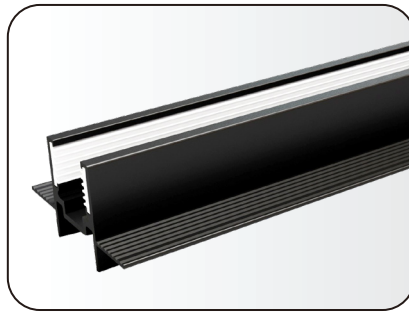

CODE: LDNF360PR2