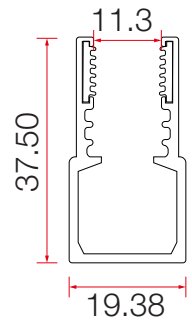

Lengths: 3.5/100/200cm
Material: Aluminum Alloy
Colour: Silver
Type: Cable hiding & Anti-drop