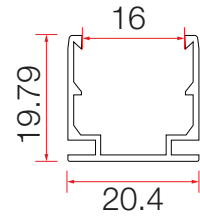

Available length: 50/100/200cm
Material: Aluminium Alloy
Colour: Silver
Type: Flexible