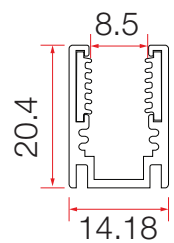

Profile Options LDNF350

CODE: LDNF350PB

Available length: 3.5/100/200cm
Material: Aluminium Alloy
Colour: Silver
Type: Standard

CODE: LDNF350PD

Available lengths: 3.5/100/200cm
Material: Aluminium Alloy
Colour: Silver
Type: Anit-drop