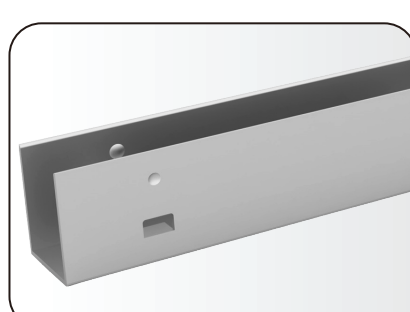

Available lengths: 3cm
Material: Plastic
Colour: Clear
Type: Standard

Profile Options LDNF340

CODE: LDNF340PB

Available length: 3.5/100/200cm
Material: Aluminium Alloy
Colour: Anodised Silver
Type: Standard