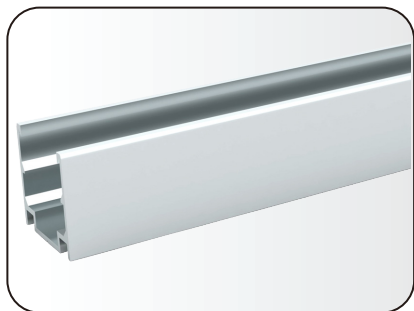

Profile Options LDNF320/330

CODE: LDNF320PB

Available lengths: 3.5/100/200cm
Material: Aluminum Alloy
Colour: Anodised Silver
Type: Standard