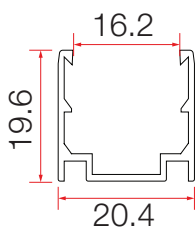

Available lengths: 3.5/100/200cm
Material: Aluminum Alloy
Colour: Anodised Silver
Type: Standard