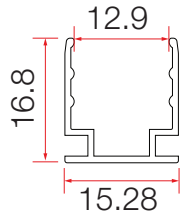

Available lengths: 50/100/200cm
Material: Aluminum Alloy
Colour: Anodised Silver
Type: Flexible