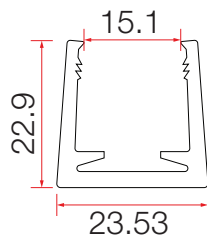

Profile Options LDNF380

CODE: LDNF380PG

Available lengths: 3.5/100cm
Material: Plastic
Colour: Clear
Type: Standard

CODE: LDNF380PGC

Available lengths: 3cm
Material: Plastic
Colour: Clear
Type: Standard

Lumen/m