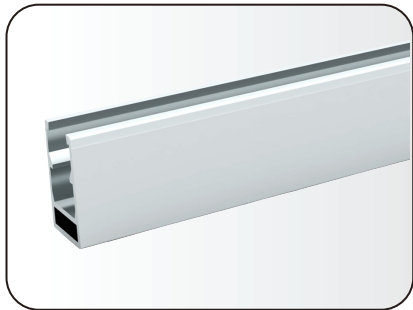

Profile Options LDNF350

CODE: LDNF350PB

Available length: 3.5/100/200cm
Material: Aluminium Alloy
Colour: Silver
Type: Standard