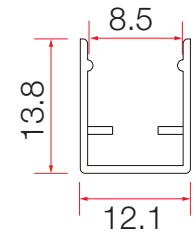

Available lengths: 100cm
Material: 316 Stainless Steel
Colour: Natural
Type: Standard