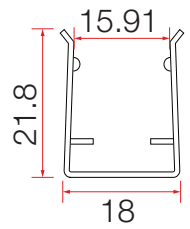

Available lengths: 10/30/50/100cm
Material: Stainless Steel
Surface treatment: Polished
Type: Flexible