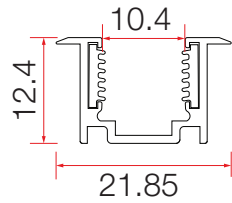

Available length: 3.5/100/200cm
Material: Aluminium Alloy
Colour: Silver
Type: Recessed