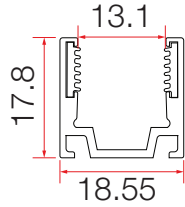

Available lengths: 3.5/100/200cm
Material: Aluminum Alloy
Colour: Anodised Silver
Type: Anti-drop