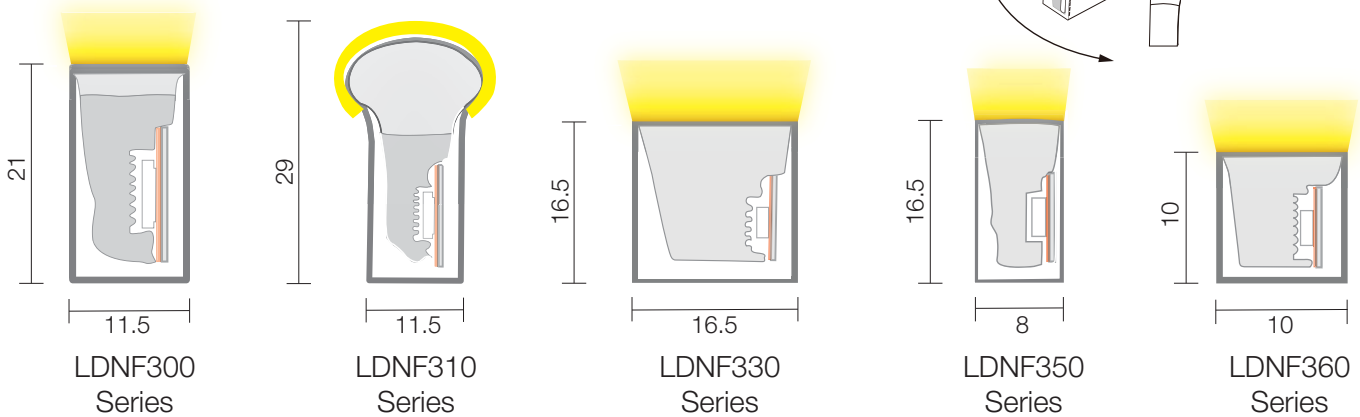

Side View (Horizontal Bend)