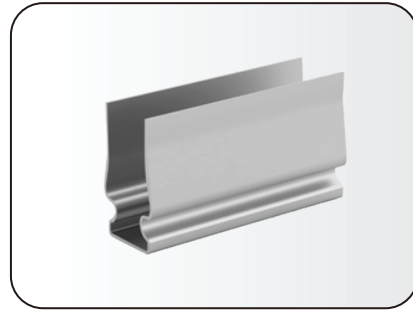

CODE: LDNF300PA