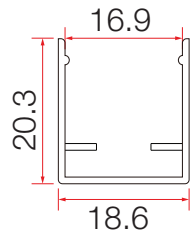

Available lengths: 100cm
Material: 316 Stainless Steel
Colour: Natural
Type: Standard