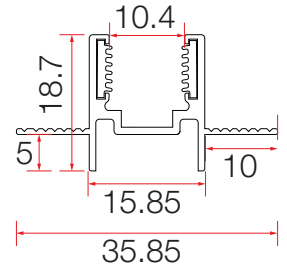

Available length: 3.5/100/200cm
Material: Aluminium Alloy
Colour: Black
Type: Recessed