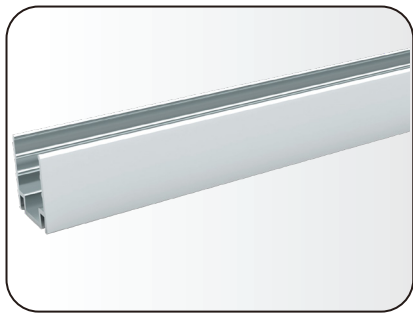

CODE: LDNF340PD

Available lengths: 3.5/100/200cm
Material: Aluminum Alloy
Colour: Anodised Silver
Type: Anti-drop