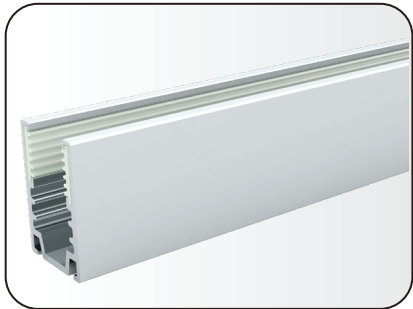

CODE: LDNF300PD