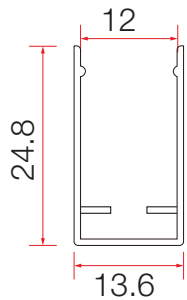

Available length: 100cm
Material: Stainless Steel
Colour: Natural
Type: 316 stainless steel