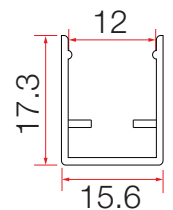

Available length: 100cm
Material: Stainless Steel
Colour: Natural
Type: 316 Stainless Steel