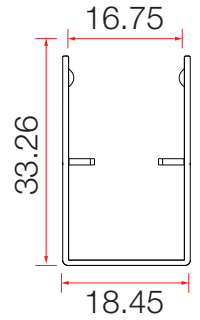

Available lengths: 100cm
Material: 316 Stainless Steel
Colour: Natural
Type: Cable hiding