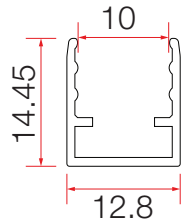

CODE: LDNF360PG

Available length: 100cm
Material: Plastic
Colour: Clear
Type: Standard

CODE: LDNF360PI

Available lengths: 100cm
Material: 316 Stainless Steel
Colour: Natural
Type: Standard

CODE: LDNF360PF