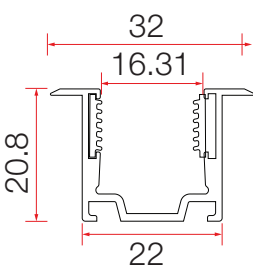

Available length: 3.5/100/200cm
Material: Aluminium Alloy
Colour: Silver
Type: Recessed