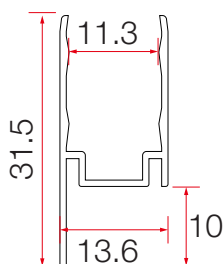

Lengths: 3.5/100/200cm
Material: Aluminum Alloy
Colour: Anodised Silver
Type: Standard