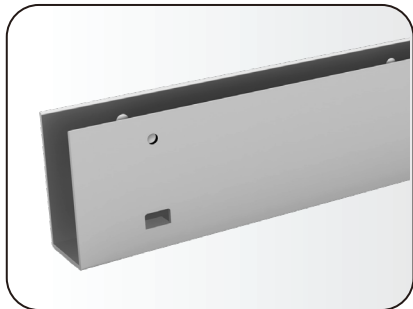

CODE: LDNF300PL