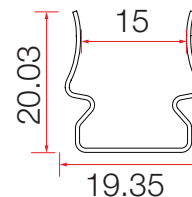

Available lengths: 5cm
Material: 316 Stainless Steel
Colour: Natural
Type: Standard