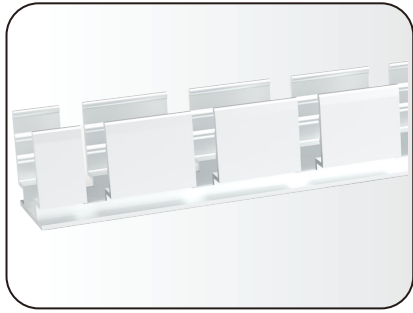

CODE: LDNF340PJF

Available lengths: 50/100/200cm
Material: Aluminum Alloy
Colour: Anodised Silver
Type: Flexible