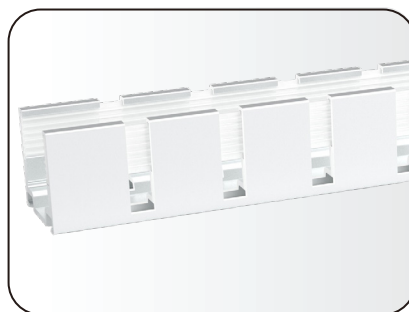

CODE: LDNF320PC

Available length: 3.5/100/200cm
Material: Aluminium Alloy
Colour: Silver
Type: Anit-drop / Cable Hiding

CODE: LDNF320PD

Available lengths: 3.5/100/200cm
Material: Aluminum Alloy
Colour: Silver
Type: Anti-drop