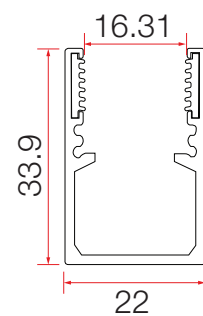

Available length: 3.5/100/200cm
Material: Aluminium Alloy
Colour: Silver
Type: Anit-drop / Cable Hiding