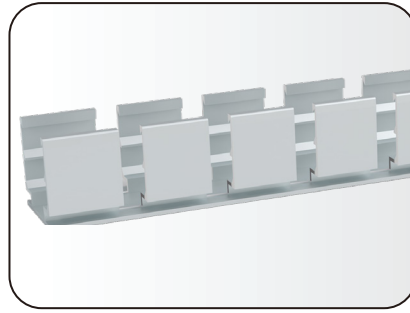

CODE: LDNF320PJ

Available length: 50/100/200cm
Material: Aluminium Alloy
Colour: Silver
Type: Flexible