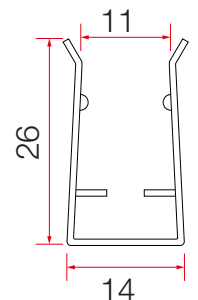

Lengths: 10/30/50/100cm
Material: Stainless Steel
Surface treatment: Polished
Type: Flexible