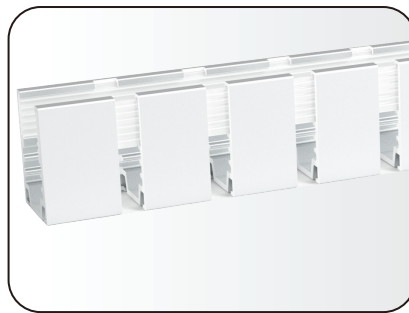

CODE: LDNF300PE

Lengths: 3.5/100/200cm
Material: Aluminum Alloy
Colour: Anodised Silver
Type: Standard

CODE: LDNF300PG

Lengths: 3.5/100cm
Material: Plastic
Colour: Clear
Type: Standard

CODE: LDNF300PFV2

Lengths: 50/100/200cm
Material: Aluminum Alloy
Colour: Anodised Silver
Type: Flexible