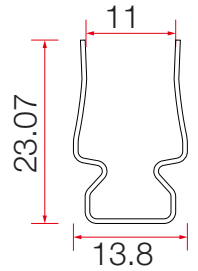

Lengths: 5cm
Material: Stainless Steel
Colour: Natural
Type: 316 Stainless Steel