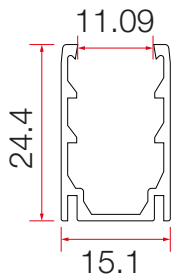

Lengths: 50/100/200cm
Material: Aluminum Alloy
Colour: Anodised Silver
Type: Flexible