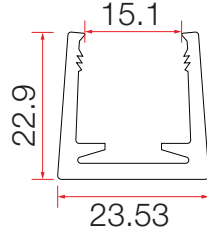

Available length: 100cm
Material: Plastic
Colour: Clear
Type: Standard