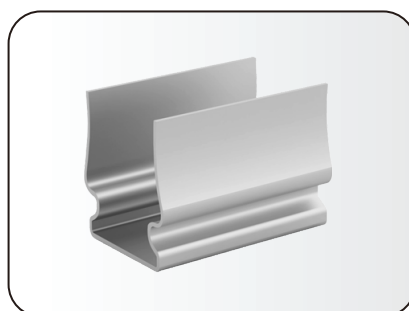

CODE: LDNF320PDF

Available lengths: 50/100/200cm
Material: Aluminium Alloy
Colour: Silver + milky white
Type: Flexible

CODE: LDNF320PR

Available length: 3.5/100/200cm
Material: Aluminium Alloy
Colour: Silver
Type: Recessed