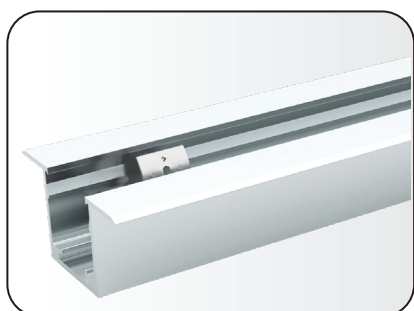

CODE: LDNF320PR