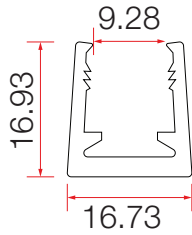

CODE: LDNF360PR

Available length: 3.5/100/200cm
Material: Aluminium Alloy
Colour: Silver
Type: Recessed

CODE: LDNF360PR2

Available length: 3.5/100/200cm
Material: Aluminium Alloy
Colour: Black
Type: Recessed

CODE: LDNF360PG

Available length: 100cm
Material: Plastic
Colour: Clear
Type: Standard

CODE: LDNF360PI

Available lengths: 100cm
Material: 316 Stainless Steel
Colour: Natural
Type: Standard

CODE: LDNF360PF