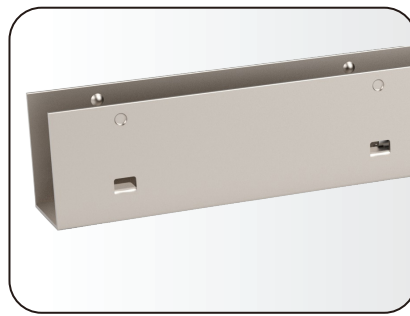

CODE: LDNF320PIC