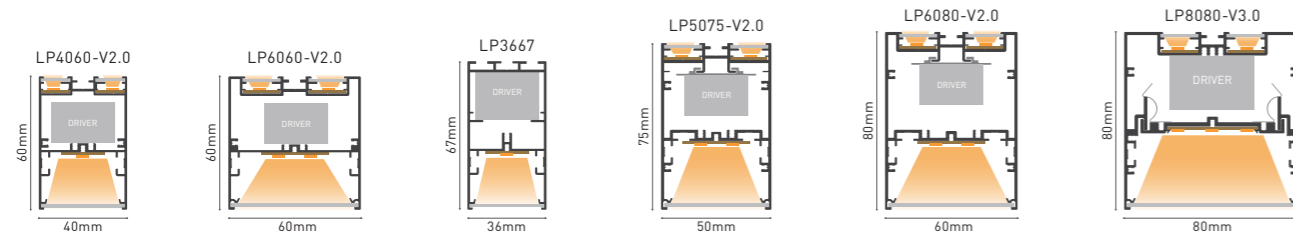

Sections

Pendant series NEW DESIGN