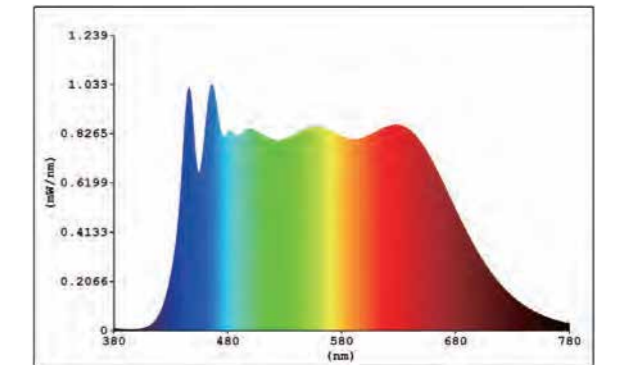

Accessories

Optical parameters

Full spectrum test report