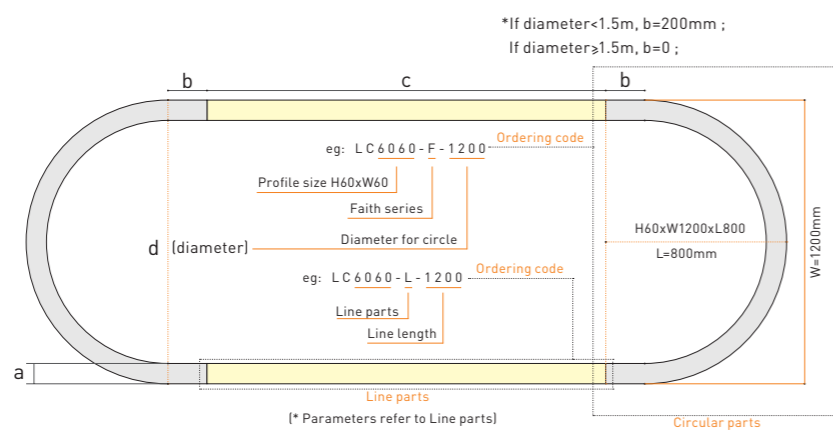

Accessories

a/mm	d/mm	c/mm	b/mm
	450	900	
40	660	1000	
50	900	1100	
60	1060	1200	
70	1200	1300	
80	1560	1400	0
90	1860	1500	200
100	2060	1600	
110	2460	1700	
120	3060	1800	
150	4060	1900	
	5060	2000	
	6060	2200	
	7060	2400	

Ordering code for Faith series-Circular parts

*Lumens @4000K, CRI 80