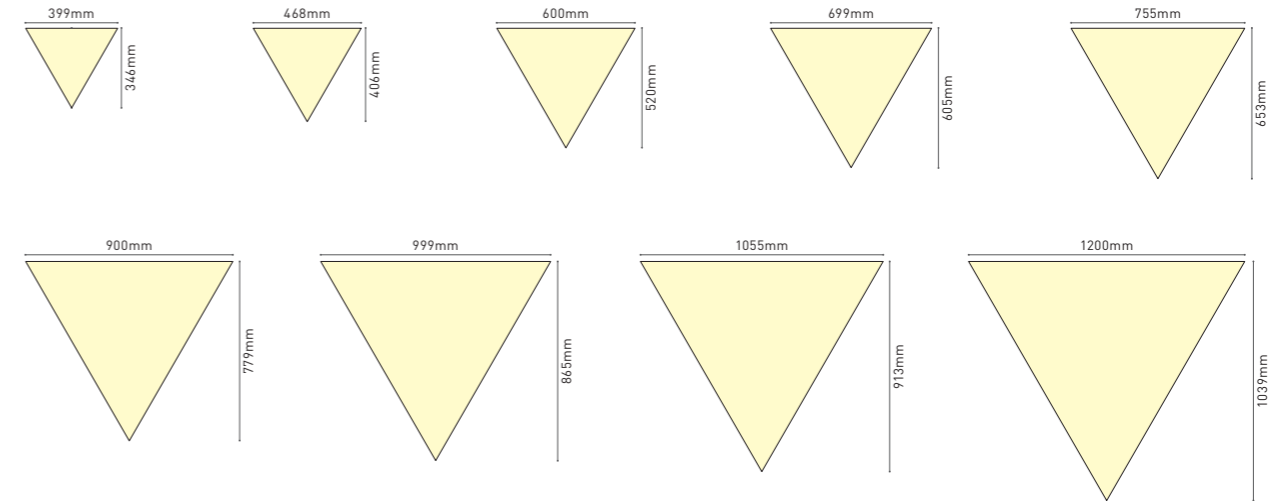

Aries

Sections

Ordering code for Aries series

*Lumens @4000K, CRI 80

Model	Item	Size/mm	Power/W 1 pcs	Lumens /lm	Dimming	CCT	CRI	Input /VAC	Color	Certification
LCXX80	LCXX80-AR-399	H80xW346xL399	12	1200	Non Dali Push Triac 0-10V Remote Tunable Emergency	2700K 3000K 4000K 6000K 6500K RGB RGBW	>80 >90 >95	200-240 100-277	White Black Silver Gold	CE CB SAA RCM RoHS
	LCXX80-AR-468	H80xW406xL468	16	1600						
	LCXX80-AR-600	H80xW520xL600	30	3000						
	LCXX80-AR-699	H80xW605xL699	40	4000						
	LCXX80-AR-755	H80xW653xL755	45	4500						
	LCXX80-AR-900	H80xW779xL900	60	6000						
	LCXX80-AR-999	H80xW865xL999	70	7000						
	LCXX80-AR-1055	H80xW913xL1055	80	8000						
LCXX100	LCXX100-AR-399	H100xW346xL399	12	1200	Non Dali Push Triac 0-10V Remote Tunable Emergency	2700K 3000K 4000K 6000K 6500K RGB RGBW	>80 >90 >95	200-240 100-277	White Black Silver Gold	CE CB SAA RCM RoHS
	LCXX100-AR-468	H100xW406xL468	16	1600						
	LCXX100-AR-600	H100xW520xL600	30	3000						
	LCXX100-AR-699	H100xW605xL699	40	4000						
	LCXX100-AR-755	H100xW653xL755	45	4500						
	LCXX100-AR-900	H100xW779xL900	60	6000						
	LCXX100-AR-999	H100xW865xL999	70	7000						
	LCXX100-AR-1055	H100xW913xL1055	80	8000						
LCXX100-AR-1200	H100xW1039xL1200	100	10000							

Accessories