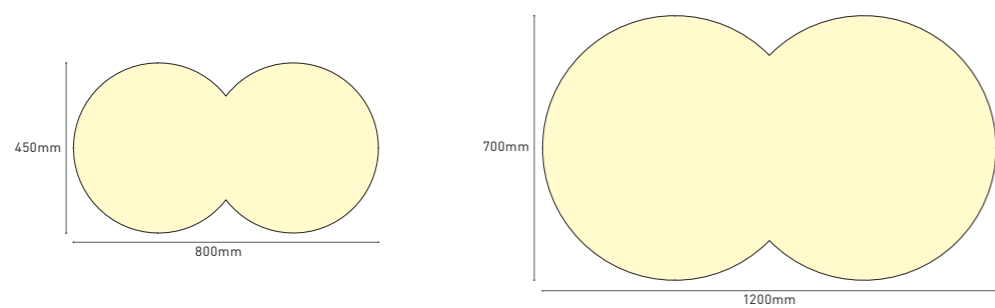

Gemini

Cancer

CB CE RoHS FLICKER FREE 5 YEARS WARRANTY

CB CE RoHS FLICKER FREE 5 YEARS WARRANTY

GOLDEN RATIO DESIGN

Ordering code for Gemini series

*Lumens @4000K, CRI 80

Model	Item	Size/mm	Power/W 1 pcs	Lumens /lm	Dimming	CCT	CRI	Input /VAC	Color	Certification	
LCXX80	LCXX80-GE-800	H80xW450xL800	50	5000	Dali Push Triac 0-10V Remote Tunable	3000K	>80	200-240	White	CE	
	LCXX80-GE-1200	H80xW700xL1200	120	12000		4000K			>90	Black	CB
LCXX100	LCXX100-GE-800	H100xW450xL800	50	5000	Dali Push Triac 0-10V Remote Tunable	6000K	>95	100-277	Silver	SAA	
	LCXX100-GE-1200	H100xW700xL1200	120	12000		RGB			>95	Gold	RCM RoHS