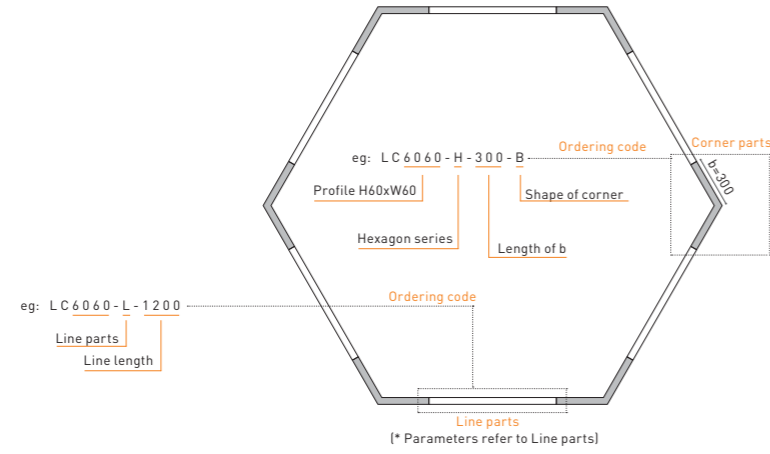

Sections

Case 2: if the length $\geq 1.5m$, profile is connected by parts.

Corners for more shapes