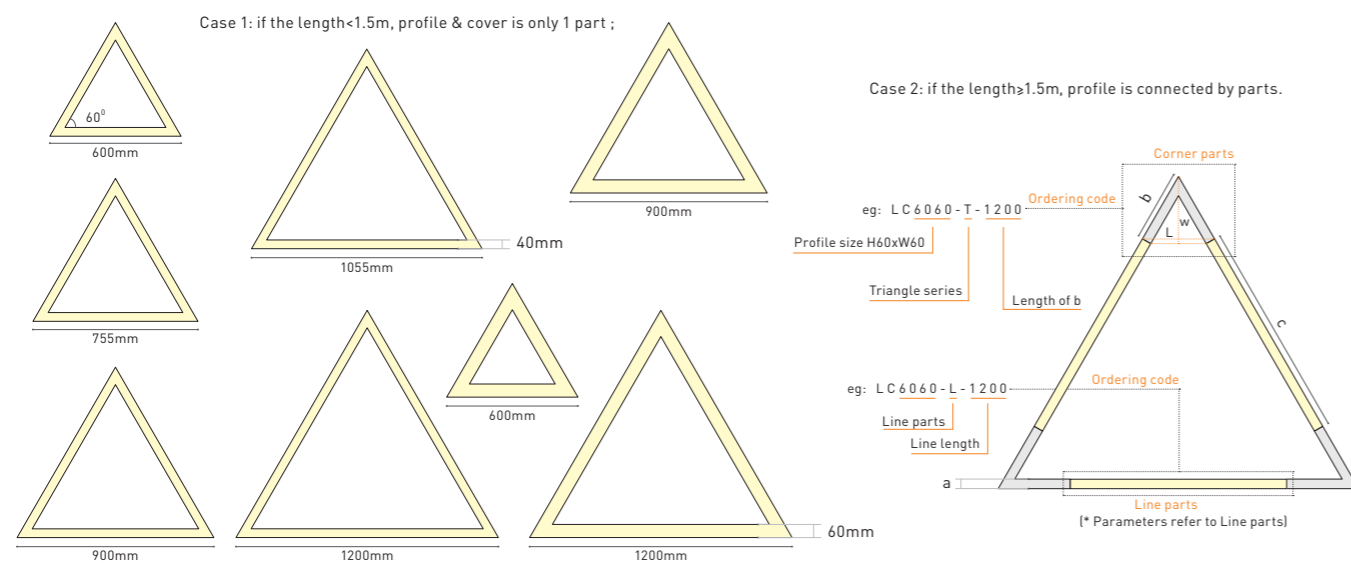

Ordering code for Triangle series - <1.5M

*Lumens @4000K, CRI 80

Model	Item	Size/mm	Power/W 1 pcs	Lumens /lm	Dimming	CCT	CRI	Input /VAC	Color	Certification
LCXX60	LC4060-T-600	H60xW520xL600	13	1300	Non Dali Push Triac 0-10V Remote Tunable Emergency	2700K 3000K 4000K 6000K 6500K RGB RGBW	>80 >90 >95	200-240 100-277	White Black Silver Gold	CE CB SAA RCM RoHS
	LC4060-T-755	H60xW653xL755	15	1500						
	LC4060-T-900	H60xW779xL900	20	2000						
	LC4060-T-1055	H60xW913xL1055	25	2500						
	LC4060-T-1200	H60xW1039xL1200	30	3000						
	LC6060-T-600	H60xW520xL600	30	3000						
LC6060-T-900	H60xW779xL900	50	5000							
LC6060-T-1200	H60xW1039xL1200	60	6000							
LCXX80	LC4080-T-600	H80xW520xL600	13	1300						
	LC4080-T-755	H80xW653xL755	15	1500						
	LC4080-T-900	H80xW779xL900	20	2000						
	LC4080-T-1055	H80xW913xL1055	25	2500						
	LC4080-T-1200	H80xW1039xL1200	30	3000						
	LC6080-T-600	H80xW520xL600	30	3000						
LC6080-T-900	H80xW779xL900	50	5000							
LC6080-T-1200	H80xW1039xL1200	60	6000							
LCXX100	LC60100-T-600	H100xW520xL600	30	3000						
	LC60100-T-900	H100xW779xL900	50	5000						
	LC60100-T-1200	H100xW1039xL1200	60	6000						

Triangle

Triangle

Ordering code for Triangle series - ≥1.5M ; angle 60°

LCXX60	LC4060-T-300	H60xW280xL300	4	400	Non Dali Push Triac 0-10V Remote Tunable Emergency	2700K 3000K 4000K 6000K 6500K RGB RGBW	>80 >90 >95	200-240 100-277	White Black Silver Gold	CE CB SAA RCM RoHS
	LC5060-T-300	H60xW285xL300	4	400						
	LC6060-T-300	H60xW290xL300	10	1000						
	LC7060-T-300	H60xW295xL300	10	1000						
LCXX80	LC8060-T-300	H60xW300xL300	15	1500						
	LC4080-T-300	H80xW280xL300	4	400						
	LC5080-T-300	H80xW285xL300	4	400						
	LC6080-T-300	H80xW290xL300	10	1000						
	LC7080-T-300	H80xW295xL300	10	1000						
	LC8080-T-300	H80xW300xL300	15	1500						
LCXX100	LC9080-T-300	H80xW305xL300	15	1500						
	LC10080-T-400	H80xW396xL400	28	2800						
	LC12080-T-400	H80xW406xL400	28	2800						
	LC60100-T-300	H100xW290xL300	7	700						
	LC70100-T-300	H100xW295xL300	9	900						
	LC80100-T-300	H100xW300xL300	15	1500						
	LC90100-T-300	H100xW305xL300	15	1500						
	LC100100-T-400	H100xW396xL400	28	2800						
LC110100-T-400	H100xW401xL400	28	2800							
LC120100-T-400	H100xW406xL400	28	2800