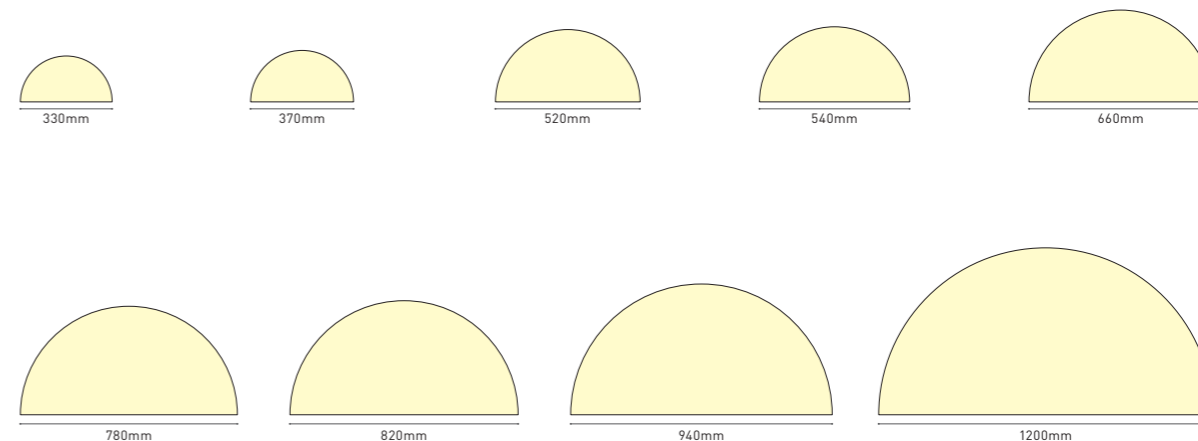

Libra

Sections

Ordering code for Libra series

*Lumens @4000K, CRI 80

Model	Item	Size/mm	Power/W 1 pcs	Lumens /lm	Dimming	CCT	CRI	Input /VAC	Color	Certification
LCXX80	LCXX80-LI-330	H80xW165xL330	8	800	Non Dali Push Triac 0-10V Remote Tunable Emergency	2700K 3000K 4000K 6000K 6500K RGB RGBW	>80 >90 >95	200-240 100-277	White Black Silver Gold	CE CB SAA RCM RoHS
	LCXX80-LI-370	H80xW185xL370	10	1000						
	LCXX80-LI-520	H80xW260xL520	18	1800						
	LCXX80-LI-540	H80xW270xL540	20	2000						
	LCXX80-LI-660	H80xW330xL660	30	3000						
	LCXX80-LI-780	H80xW390xL780	40	4000						
	LCXX80-LI-820	H80xW410xL820	45	4500						
	LCXX80-LI-940	H80xW470xL940	60	6000						
LCXX100	LCXX100-LI-330	H100xW165xL330	8	800	Non Dali Push Triac 0-10V Remote Tunable Emergency	2700K 3000K 4000K 6000K 6500K RGB RGBW	>80 >90 >95	200-240 100-277	White Black Silver Gold	CE CB SAA RCM RoHS
	LCXX100-LI-370	H100xW185xL370	10	1000						
	LCXX100-LI-520	H100xW260xL520	18	1800						
	LCXX100-LI-540	H100xW270xL540	20	2000						
	LCXX100-LI-660	H100xW330xL660	30	3000						
	LCXX100-LI-780	H100xW390xL780	40	4000						
	LCXX100-LI-820	H100xW410xL820	45	4500						
	LCXX100-LI-940	H100xW470xL940	60	6000						
LCXX100-LI-1200	H100xW600xL1200	100	1000							

Accessories