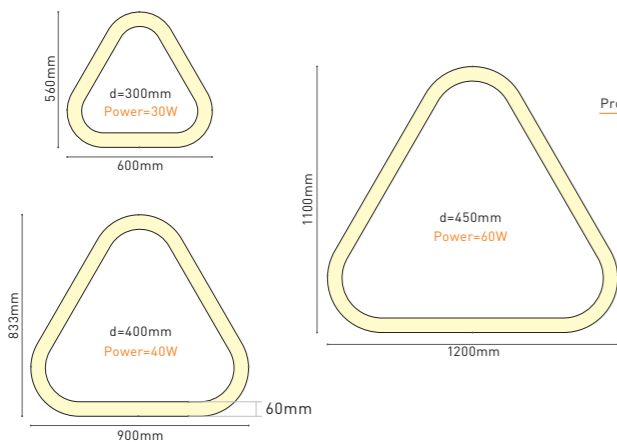

## Circle-Pendant

- ◆ Diameter 0.45m/0.6m/0.9m/1.0m/1.2m/1.5m/1.8m/2.0m/2.4m/3.0m/4.0m/5.0m/6.0m/7.0m alternative ;
- ◆ Order without MOQ, 1 pcs is available ;
- ◆ Pendant/Surface mounted/Recessed installation ;
- ◆ Power supply built-in luminaire / ceiling box optional ;
- ◆ Luminaire efficacy up to 120 lm/W, uniform luminous area and no flicker ;
- ◆ High-quality surface treatment, colors of white/black /silver/gold and customized ;
- ◆ 0.45m-1.2m profile & cover 1 part design, more perfect visual performance ;
- ◆ 1.5m-7.0m parts-connection design, smaller package & cheaper shippment ;
- ◆ Dali/Push/Remote/Triac/0-10V/Tunable/Emergency dimming available ;
- ◆ Luminous area ratio at least 91.7% (eg. LC6060 LC6080) ;
- ◆ More convenient for connection & installation ;
- ◆ 5 years warranty .

Galaxy

Galaxy

Case 1: if the length < 1.5m, profile & cover is only 1 part ;

Case 2: if the length > 1.5m, profile is connected by parts.

Accessories

a/mm	d/mm	c/mm	b/mm
		900	
40	300	1000	
50	400	1100	
60	450	1200	
70	600	1400	
80	660	1500	
90	680	1600	
100	740	1700	
110	900	1800	200
120	1000	1900	
150	1060	2000	
	1200	2200	
		2400	