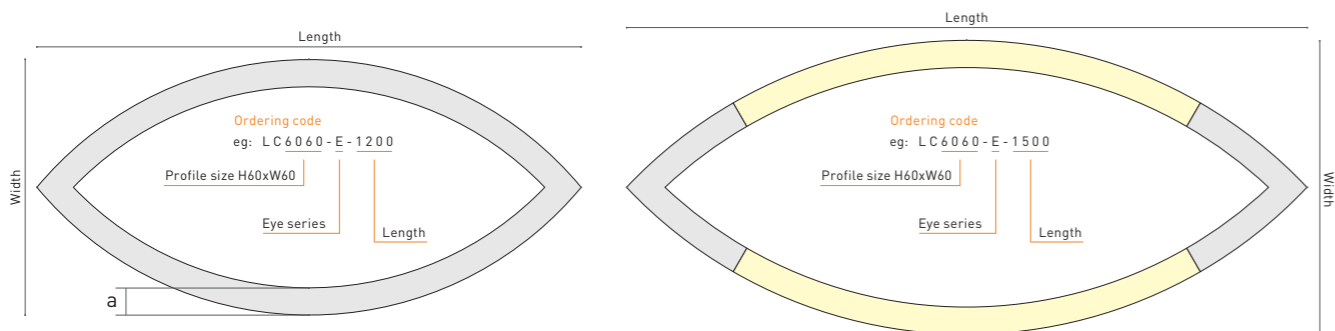

Accessories

Eye

Eye

Case 1: if the length < 1.5m, profile & cover is only 1 part ;

Case 2: if the length ≥ 1.5m, profile is connected by parts.

Accessories

a/mm
40
50
60
70
80
90
100
110
120
150

Ordering code for Eye series