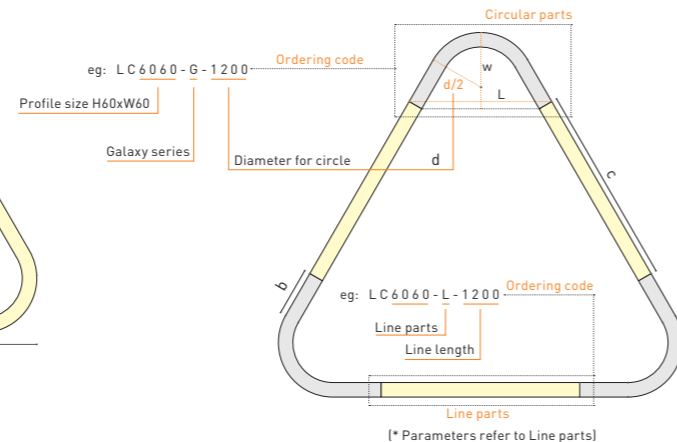

Galaxy

Galaxy

Case 1: if the length < 1.5m, profile & cover is only 1 part ;

Case 2: if the length > 1.5m, profile is connected by parts.

Accessories

a/mm	d/mm	c/mm	b/mm
		900	
40	300	1000	
50	400	1100	
60	450	1200	
70	600	1400	
80	660	1500	
90	680	1600	
100	740	1700	
110	900	1800	200
120	1000	1900	
150	1060	2000	
	1200	2200	
		2400	