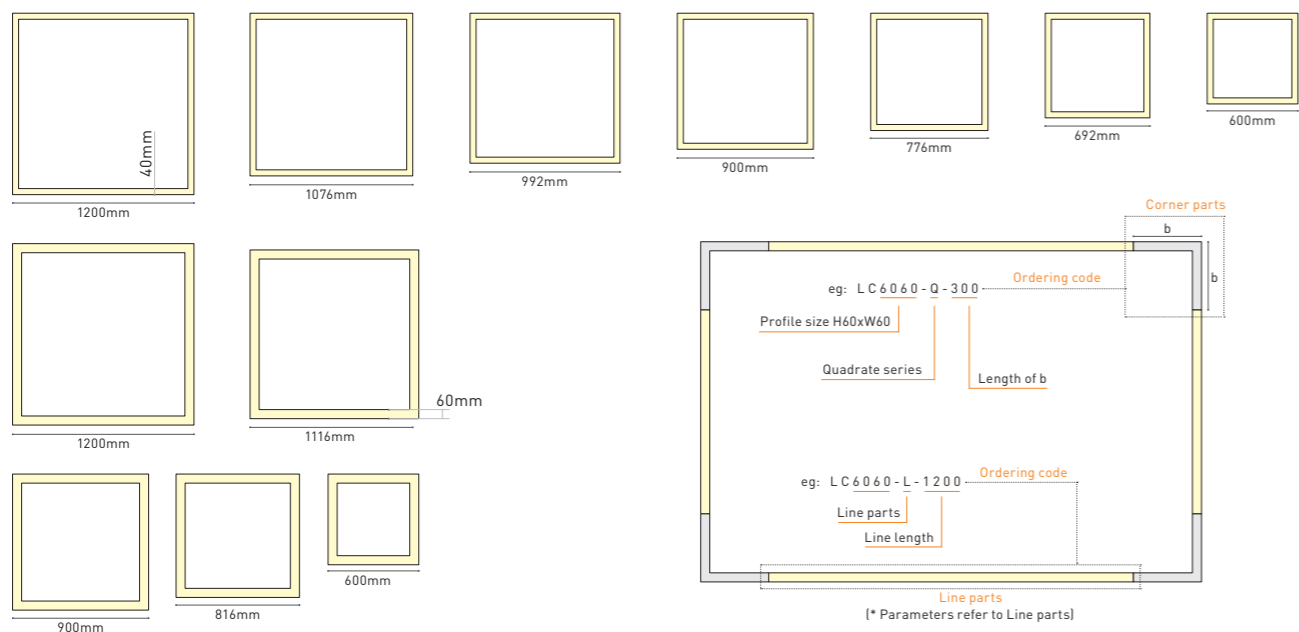

Quadrate

Accessories

a/mm	b/mm	c/mm
		900
40		1000
50		1100
60		1200
70		1300
80	300	1400
90	400	1500
100		1600
110		1700
120		1800
150		2000
		2200
		2400

Ordering code for Quadrate series - <1.5M

*Lumens @4000K, CRI 80

Model	Item	Size/mm	Power/W 1 pcs	Lumens /lm	Dimming	CCT	CRI	Input /VAC	Color	Certification
LCXX60	LC4060-Q-600	H60xW600xL600	15	1500	Non Dali Push Triac 0-10V Remote Tunable Emergency	2700K 3000K 4000K 6000K 6500K RGB RGBW	>80 >90 >95	200-240 100-277	White Black Silver Gold	CE CB SAA RCM RoHS
	LC4060-Q-692	H60xW692xL692	20	2000						
	LC4060-Q-776	H60xW776xL776	24	2400						
	LC4060-Q-900	H60xW900xL900	27	2700						
	LC4060-Q-992	H60xW992xL992	30	3000						
	LC4060-Q-1076	H60xW1076xL1076	35	3500						
	LC4060-Q-1200	H60xW1200xL1200	40	4000						
	LC6060-Q-600	H60xW600xL600	40	4000						
	LC6060-Q-816	H60xW816xL816	55	5500						
	LC6060-Q-900	H60xW900xL900	60	6000						
LCXX80	LC4080-Q-600	H80xW600xL600	15	1500	Non Dali Push Triac 0-10V Remote Tunable Emergency	2700K 3000K 4000K 6000K 6500K RGB RGBW	>80 >90 >95	200-240 100-277	White Black Silver Gold	CE CB SAA RCM RoHS
	LC4080-Q-692	H80xW692xL692	20	2000						
	LC4080-Q-776	H80xW776xL776	24	2400						
	LC4080-Q-900	H80xW900xL900	27	2700						
	LC4080-Q-992	H80xW992xL992	30	3000						
	LC4080-Q-1076	H80xW1076xL1076	35	3500						
	LC4080-Q-1200	H80xW1200xL1200	40	4000						
	LC6080-Q-600	H80xW600xL600	40	4000						
	LC6080-Q-816	H80xW816xL816	55	5500						
	LC6080-Q-900	H80xW900xL900	60	6000						
LCXX100	LC60100-Q-300	H100xW300xL300	10	1000	Non Dali Push Triac 0-10V Remote Tunable Emergency	2700K 3000K 4000K 6000K 6500K RGB RGBW	>80 >90 >95	200-240 100-277	White Black Silver Gold	CE CB SAA RCM RoHS
	LC80100-Q-300	H100xW300xL300	15	1500						

Quadrate

Ordering code for Quadrate series - ≥1.5M; angle 90°