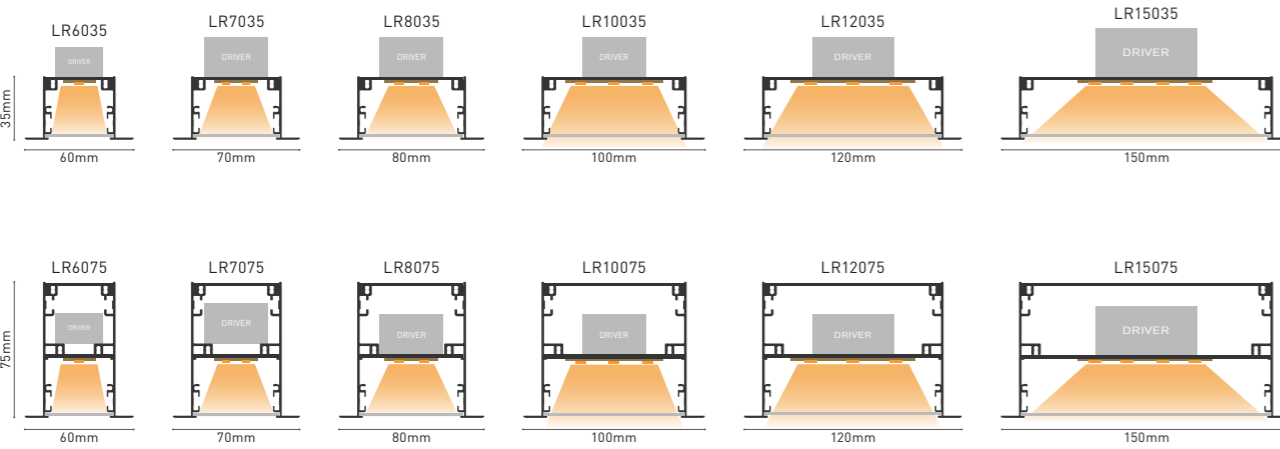

Recessed series