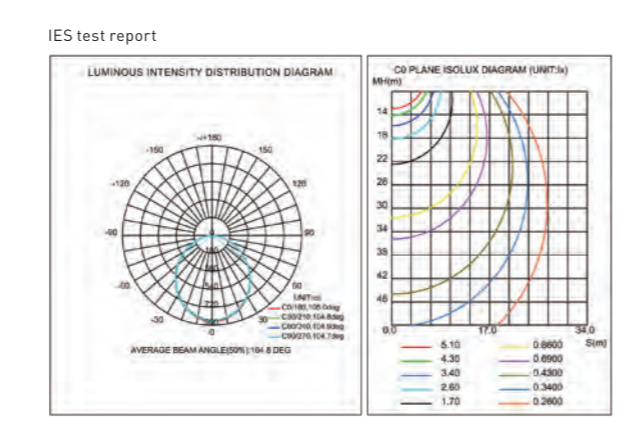

Optical parameters