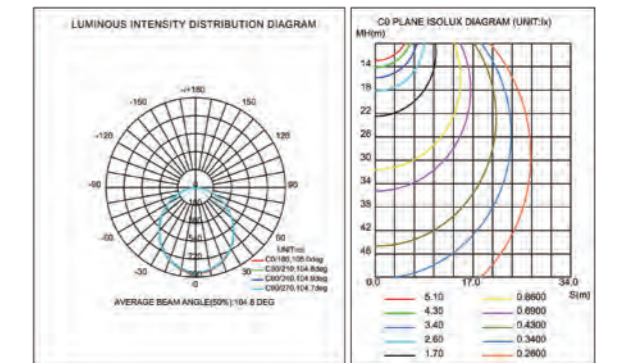

*@4000K, CRI>95, lower blue wave power

IES test report