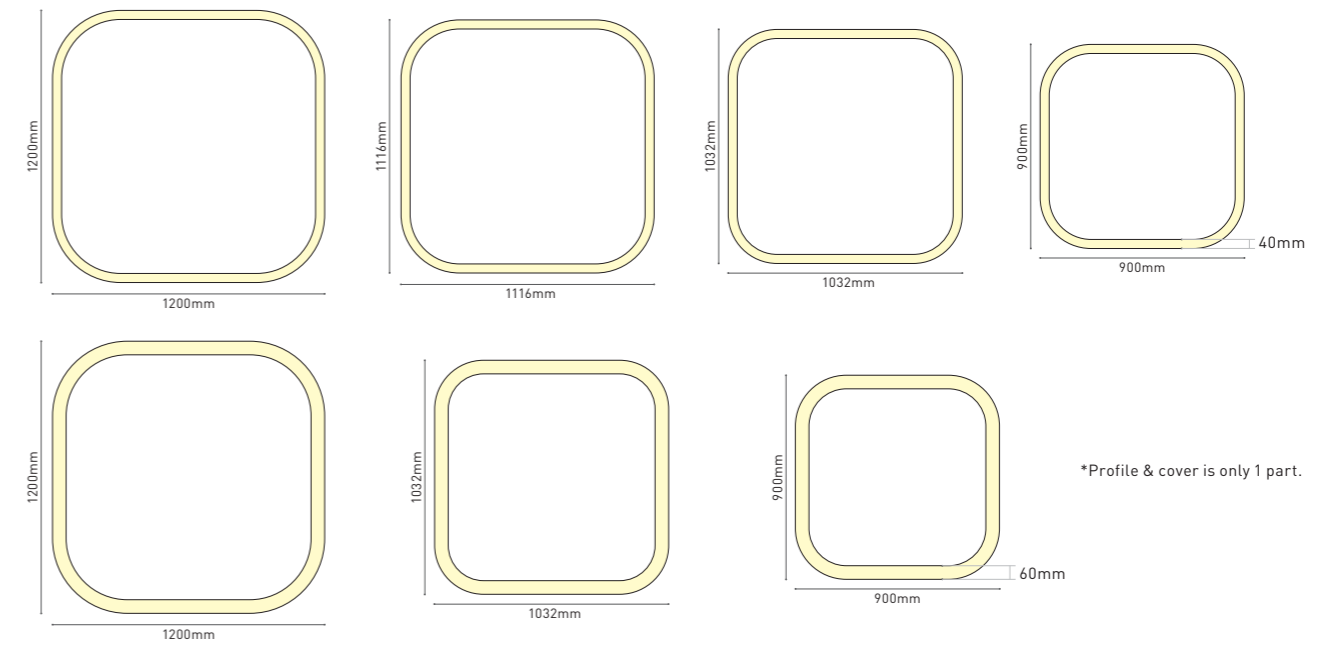

Sections

Ordering code for Belief series

*Lumens @4000K, CRI 80

Model	Item	Size/mm	Power/W 1 pcs	Lumens /lm	Dimming	CCT	CRI	Input /VAC	Color	Certification
LCXX60	LC4060-B-900	H60xW900xL900	20	2000	Non Dali Push Triac 0-10V Remote Tunable Emergency	2700K 3000K 4000K 6000K 6500K RGB RGBW	>80 >90 >95	200-240 100-277	White Black Silver Gold	CE CB SAA RCM RoHS
	LC4060-B-1032	H60xW1032xL1032	25	2500						
	LC4060-B-1116	H60xW1116xL1116	35	3500						
	LC4060-B-1200	H60xW1200xL1200	40	4000						
	LC6060-B-900	H60xW900xL900	50	5000						
	LC6060-B-1032	H60xW1032xL1032	60	6000						
LCXX80	LC4080-B-900	H80xW900xL900	20	2000	Non Dali Push Triac 0-10V Remote Tunable Emergency	2700K 3000K 4000K 6000K 6500K RGB RGBW	>80 >90 >95	200-240 100-277	White Black Silver Gold	CE CB SAA RCM RoHS
	LC4080-B-1032	H80xW1032xL1032	25	2500						
	LC4080-B-1116	H80xW1116xL1116	35	3500						
	LC4080-B-1200	H80xW1200xL1200	40	4000						
	LC6080-B-900	H80xW900xL900	50	5000						
	LC6080-B-1032	H80xW1032xL1032	60	6000						
LCXX100	LC60100-B-900	H100xW900xL900	50	5000	Non Dali Push Triac 0-10V Remote Tunable Emergency	2700K 3000K 4000K 6000K 6500K RGB RGBW	>80 >90 >95	200-240 100-277	White Black Silver Gold	CE CB SAA RCM RoHS
	LC60100-B-1032	H100xW1032xL1032	60	6000						
	LC60100-B-1200	H100xW1200xL1200	70	7000						

Accessories