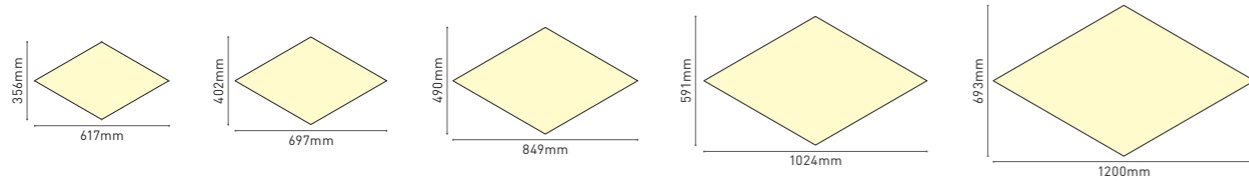

Sagittarius

CB CE RoHS FLICKER FREE 5 YEARS WARRANTY

Ordering code for Sagittarius series

*Lumens @4000K, CRI 80

Model	Item	Size/mm	Power/W 1 pcs	Lumens /lm	Dimming	CCT	CRI	Input /VAC	Color	Certification
LCXX80	LCXX80-SA-617	H80xW356xL617	20	2000	Non Dali Push Triac 0-10V Remote Tunable Emergency	2700K 3000K 4000K 6000K 6500K RGB RGBW	>80 >90 >95	200-240 100-277	White Black Silver Gold	CE CB SAA RCM RoHS
	LCXX80-SA-697	H80xW402xL697	25	2500						
	LCXX80-SA-849	H80xW490xL849	35	3500						
	LCXX80-SA-1024	H80xW591xL1024	50	5000						
	LCXX80-SA-1200	H80xW693xL1200	70	7000						
LCXX100	LCXX100-SA-617	H100xW356xL617	20	2000	Non Dali Push Triac 0-10V Remote Tunable Emergency	2700K 3000K 4000K 6000K 6500K RGB RGBW	>80 >90 >95	200-240 100-277	White Black Silver Gold	CE CB SAA RCM RoHS
	LCXX100-SA-697	H100xW402xL697	25	2500						
	LCXX100-SA-849	H100xW490xL849	35	3500						
	LCXX100-SA-1024	H100xW591xL1024	50	5000						
	LCXX100-SA-1200	H100xW693xL1200	70	7000						

Accessories

Capricon

CB CE RoHS FLICKER FREE 5 YEARS WARRANTY

Ordering code for Capricon series

*Lumens @4000K, CRI 80