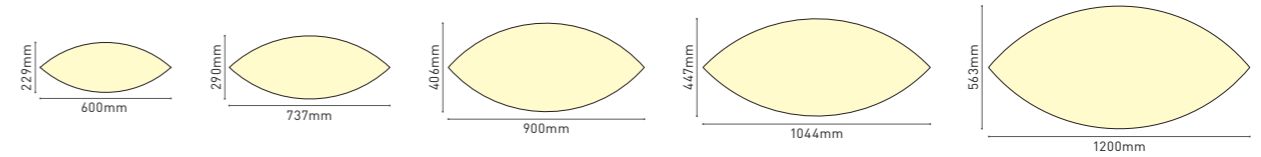

Sagittarius

CB CE RoHS FLICKER FREE 5 YEARS WARRANTY

Ordering code for Sagittarius series

*Lumens @4000K, CRI 80

Model	Item	Size/mm	Power/W 1 pcs	Lumens /lm	Dimming	CCT	CRI	Input /VAC	Color	Certification
LCXX80	LCXX80-SA-617	H80xW356xL617	20	2000	Non Dali Push Triac 0-10V Remote Tunable Emergency	2700K 3000K 4000K 6000K 6500K RGB RGBW	>80 >90 >95	200-240 100-277	White Black Silver Gold	CE CB SAA RCM RoHS
	LCXX80-SA-697	H80xW402xL697	25	2500						
	LCXX80-SA-849	H80xW490xL849	35	3500						
	LCXX80-SA-1024	H80xW591xL1024	50	5000						
	LCXX80-SA-1200	H80xW693xL1200	70	7000						
LCXX100	LCXX100-SA-617	H100xW356xL617	20	2000	Non Dali Push Triac 0-10V Remote Tunable Emergency	2700K 3000K 4000K 6000K 6500K RGB RGBW	>80 >90 >95	200-240 100-277	White Black Silver Gold	CE CB SAA RCM RoHS
	LCXX100-SA-697	H100xW402xL697	25	2500						
	LCXX100-SA-849	H100xW490xL849	35	3500						
	LCXX100-SA-1024	H100xW591xL1024	50	5000						
	LCXX100-SA-1200	H100xW693xL1200	70	7000						

Accessories

Capricon

CB CE RoHS FLICKER FREE 5 YEARS WARRANTY

Ordering code for Capricon series

*Lumens @4000K, CRI 80