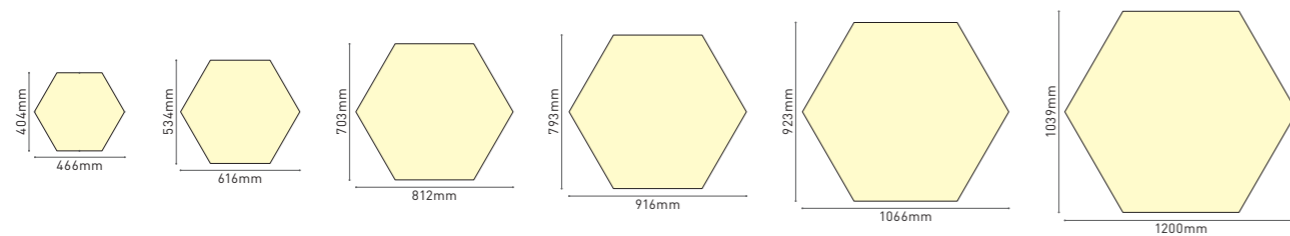

Ordering code for Leo series

*Lumens @4000K, CRI 80

Model	Item	Size/mm	Power/W 1 pcs	Lumens /lm	Dimming	CCT	CRI	Input /VAC	Color	Certification
LCXX80	LCXX80-LE-466	H80xW404xL466	25	2500	Non Dali Push Triac 0-10V Remote Tunable Emergency	2700K 3000K 4000K 6000K 6500K RGB RGBW	>80 >90 >95	200-240 100-277	White Black Silver Gold	CE CB SAA RCM RoHS
	LCXX80-LE-616	H80xW534xL616	40	4000						
	LCXX80-LE-812	H80xW703xL812	75	7500						
	LCXX80-LE-916	H80xW793xL916	90	9000						
	LCXX80-LE-1066	H80xW923xL1066	120	12000						
LCXX100	LCXX100-LE-1200	H80xW1039xL1200	160	16000						
	LCXX100-LE-466	H100xW404xL466	25	2500						
	LCXX100-LE-616	H100xW534xL616	40	4000						
	LCXX100-LE-812	H100xW703xL812	75	7500						
	LCXX100-LE-916	H100xW793xL916	90	9000						
	LCXX100-LE-1066	H100xW923xL1066	120	12000						
LCXX100-LE-1200	H100xW1039xL1200	160	16000							

Ordering code for Virgo series

*Lumens @4000K, CRI 80

Model	Item	Size/mm	Power/W 1 pcs	Lumens /lm	Dimming	CCT	CRI	Input /VAC	Color	Certification
LCXX80	LCXX80-VI-480	H80xW480xL480	40	4000	Non Dali Push Triac 0-10V Remote Tunable Emergency	2700K 3000K 4000K 6000K 6500K RGB RGBW	>80 >90 >95	200-240 100-277	White Black Silver Gold	CE CB SAA RCM RoHS
	LCXX80-VI-520	H80xW520xL520	50	5000						
	LCXX80-VI-600	H80xW600xL600	60	6000						
	LCXX80-VI-900	H80xW900xL900	140	14000						
	LCXX80-VI-1200	H80xW1200xL1200	250	25000						
LCXX100	LCXX100-VI-480	H100xW480xL480	40	4000						
	LCXX100-VI-520	H100xW520xL520	50	5000						
	LCXX100-VI-600	H100xW600xL600	60	6000						
	LCXX100-VI-900	H100xW900xL900	140	14000						
	LCXX100-VI-1200	H100xW1200xL1200	250	25000