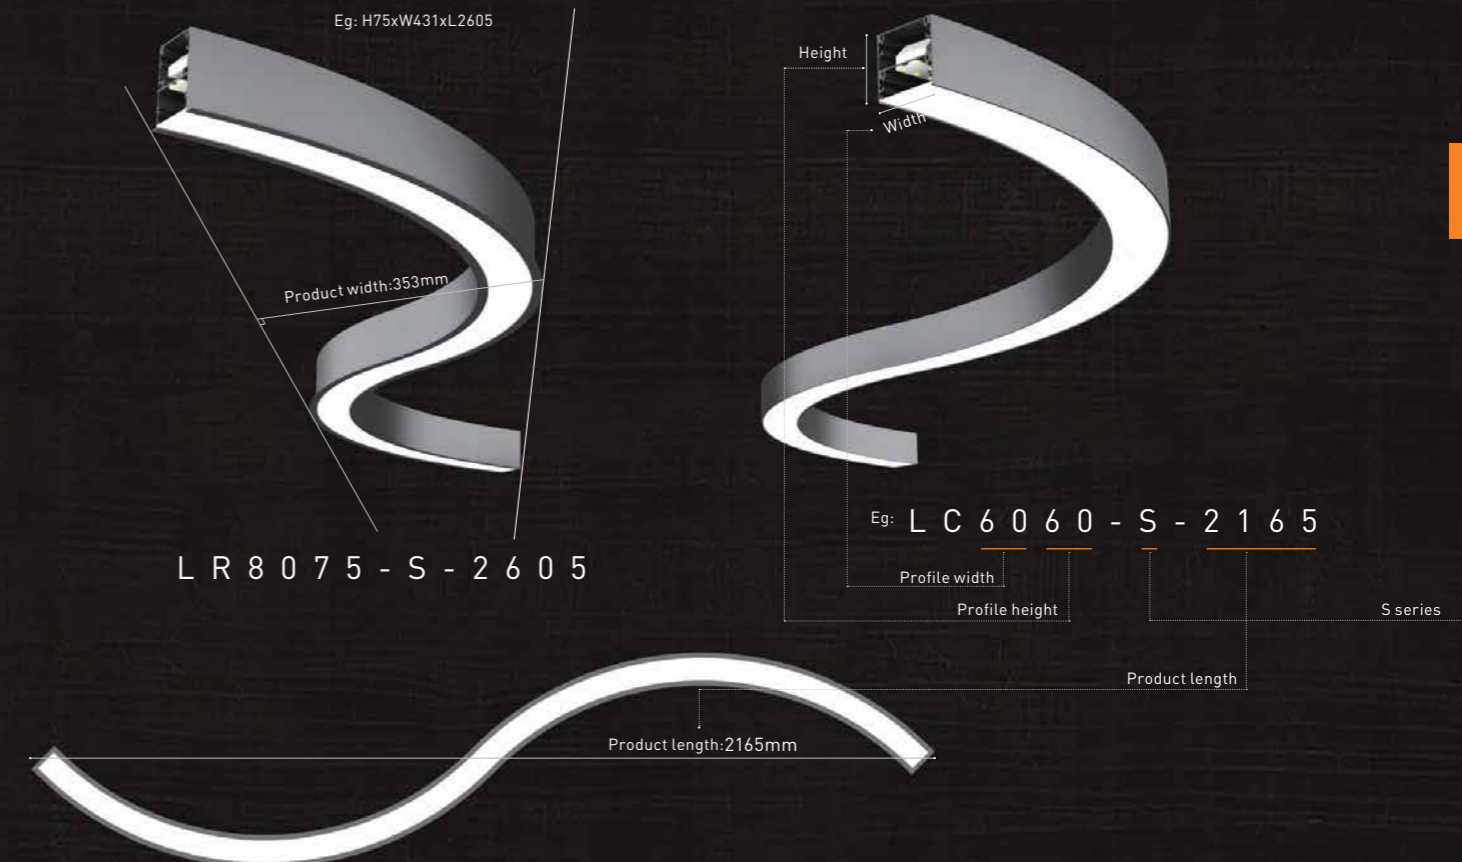

CB CE RoHS FLICKER FREE 5 YEARS WARRANTY

Accessories

Pendant suit	Recessed clip-P
Ceiling box	Recessed clip-R
Ceiling clip	Terminal box
Connectors	Soft cover

Optical parameters